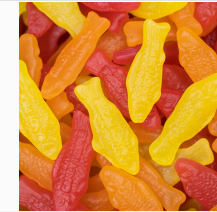

### Item Pictures - TPCS Swedish Candy

Swedish Sweet Mix with BUBS  
PEN-RG-BUBS1

Swedish Sour Mix with BUBS  
PEN-RG-BUBS2

Swedish Banana Caramel BUBS  
PEN-SWED-1

Swedish Blue and Red Stars  
PEN-SWED-2

Swedish Bubble Gum Fizzy Rings  
PEN-SWED-3

Swedish Bubble Gum Sugared Teddy Bears  
PEN-SWED-4

Swedish Duo Gummi Butterflies  
PEN-SWED-5

Swedish Foam Bananas  
PEN-SWED-6

Swedish Foam Mushroom Mix  
PEN-SWED-7

Swedish Foam Strawberries  
PEN-SWED-8

Swedish Foam Strawberry Cubes  
PEN-SWED-9

Swedish Foam Vanilla Cubes  
PEN-SWED-10

Swedish Forest Berries  
PEN-SWED-11

Swedish Grapefruit Soda Bottles  
PEN-SWED-12