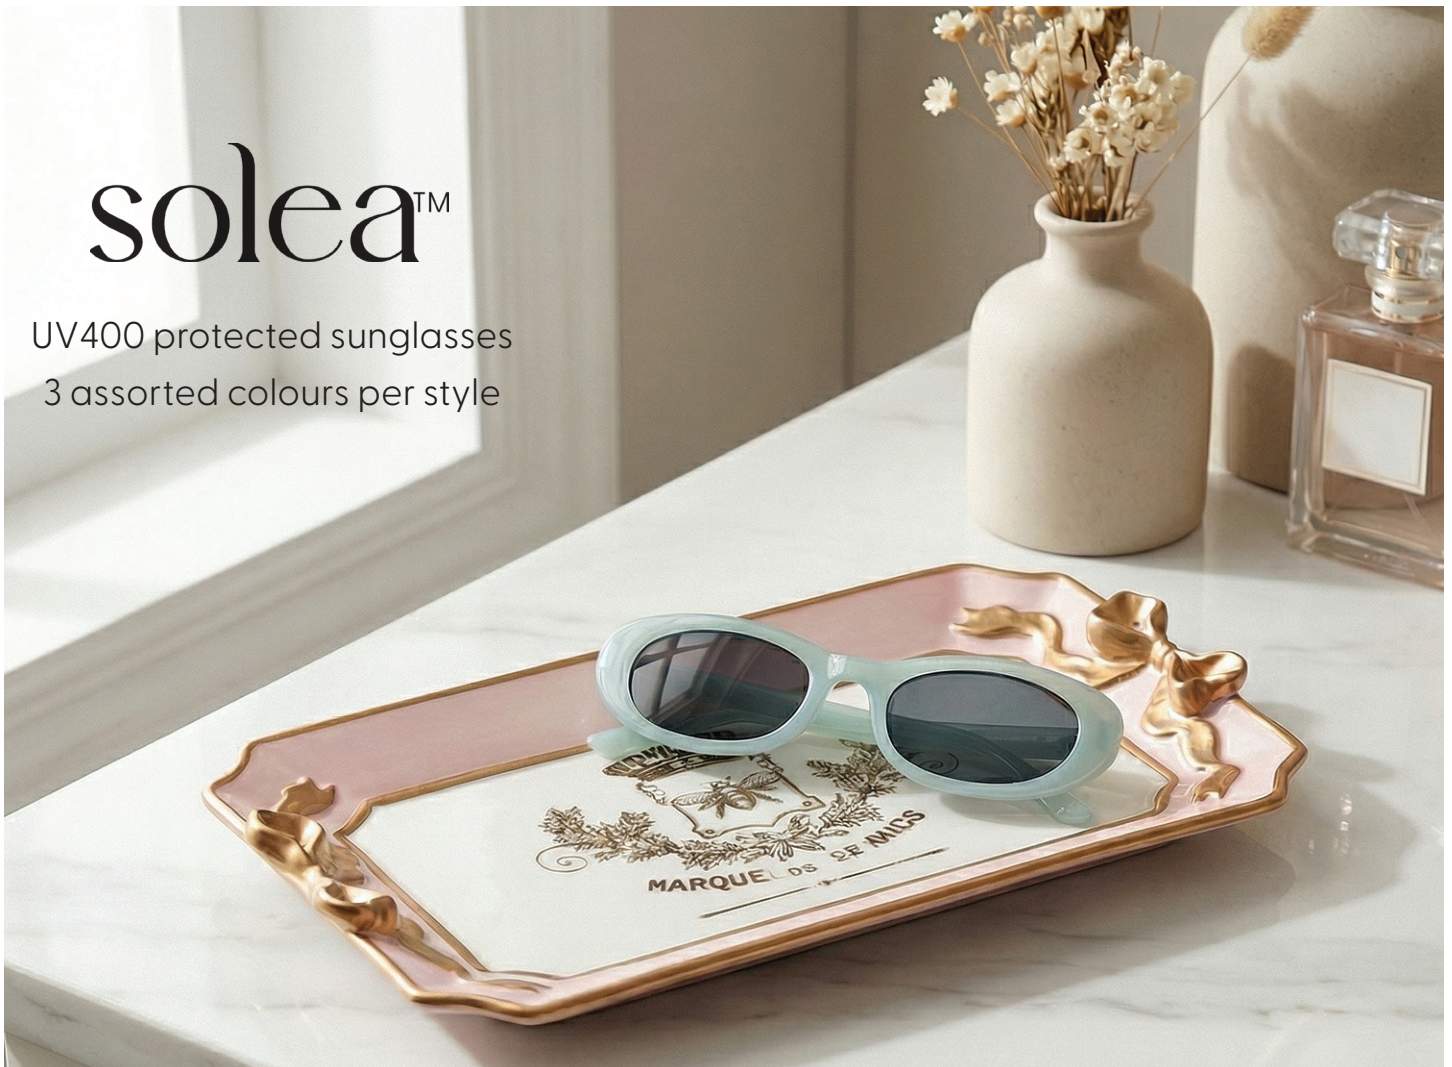

# solea™

UV400 protected sunglasses  
3 assorted colours per style