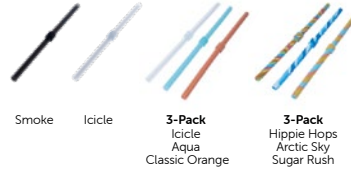

Stopper Straw 16-32 oz

Smoke   Icicle   3-Pack Icicle Aqua Classic Orange   3-Pack Hippiie Hops Arctic Sky Sugar Rush