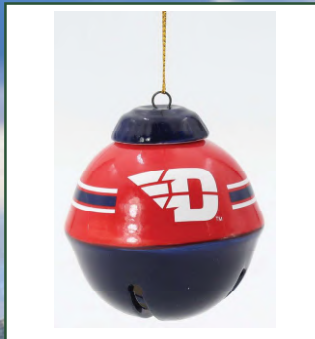

Pink, Purple, Light Blue, Gray, Green, Aqua, Orange, Navy Blue, Black, Cream, White