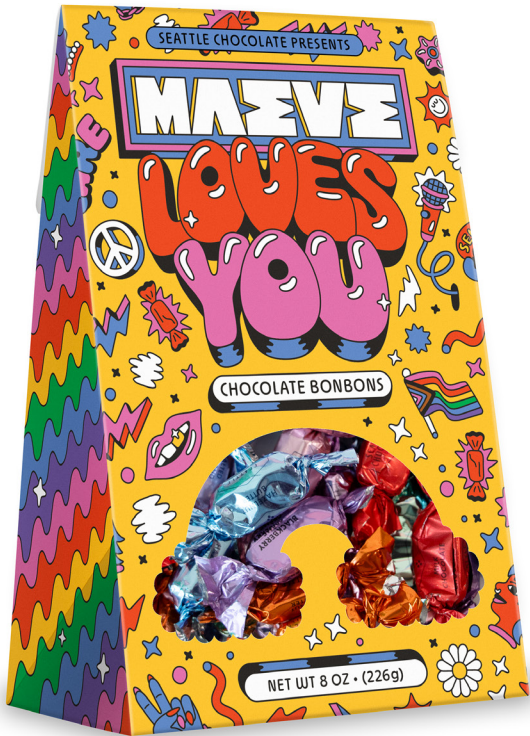

Our Kettle Chips bar brings together the summery salted crunch of kettle chips and the sweet double feature of dark and milk chocolate.

- 2.5oz CASE: 12 ITEM: 411473
- KOSHER DAIRY, NON-GMO, GLUTEN-FREE

SEATTLE CHOCOLATE PRESENTS

MAEVE

CELEBRATE PRIDE

PRIDE BONBON BOX

INCLUDES: Birthday Cake, Blackberry Bramble, Coconut Island, Creme Brulee, Malted Milk Ball, Mexican Hot Chocolate, Milk Salty Toffee, and Peanut Butter bonbons. Approx. 24 bonbons.