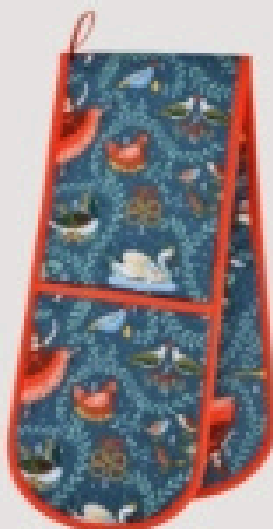

# 12 Days of Christmas

The "12 Days of Christmas" design recreates the classic Christmas song, drawing inspiration from illustrations found in beloved Christmas storybooks. This enchanting collection features rich holiday colours, including berry red, navy, and golden yellow, evoking a sense of nostalgia and warmth. The design beautifully captures the magic of the season, making it a perfect addition to festive celebrations.

712DC01  
Cotton Apron

02812DC  
Cotton Tea Towel

64712DC  
Packable Bag

712DC03  
Cotton Double Oven Glove

712DC02  
Cotton Microwave Mitts

712DC02  
Cotton Gauntlets

812DC01  
Small Tray

812DC02  
Scatter Tray