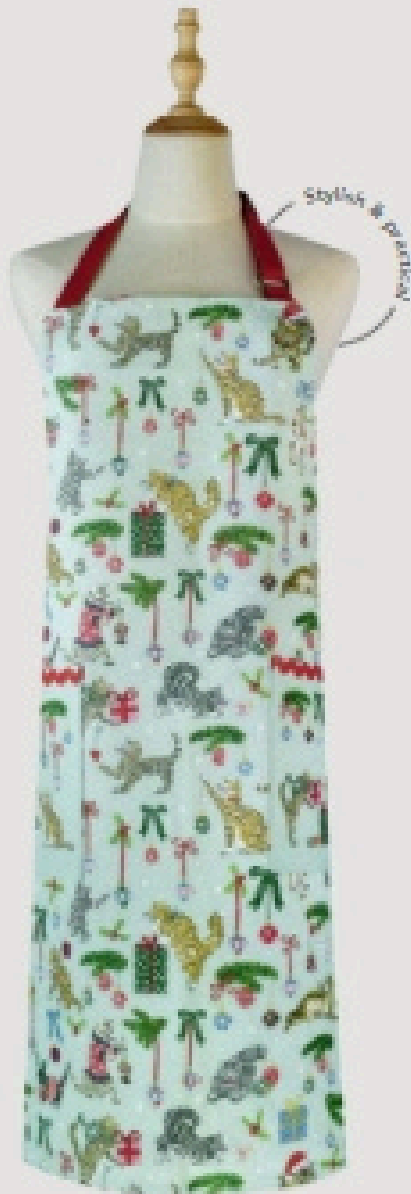

Free Product

7CSCA03  
Cotton Double Oven Gloves

7CSCA022  
Cotton Microwave Mitts

7CSCA02  
Cotton Gauntlet

Serve up delicious holiday treats with our beautifully printed Trays, available in two sizes.

022C9CA  
Cotton Tea Towel

8C3CA85  
New Bone China Mug

8C3CA02  
Scatter Tray

8C3CA01  
Small Tray

647ESCA  
Packable Bag

703CAD1  
Cotton Apron

NEW FOR 2026