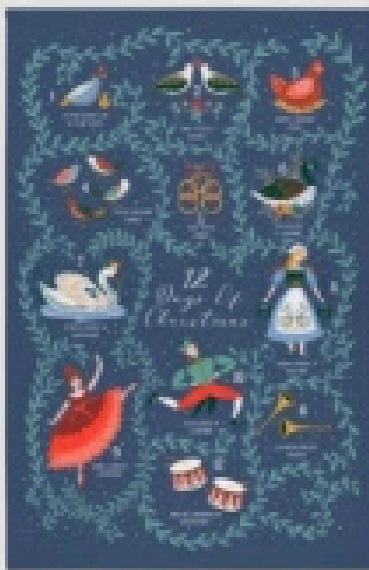

02812DC
Cotton Tea Towel