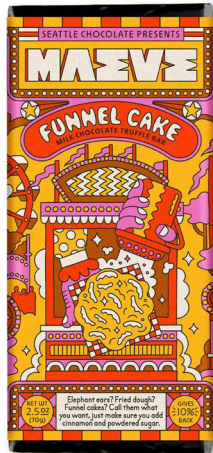

SHIPS APRIL 1ST

Here to whisk you away to hot summer nights and swirling lights at the fair. This new line is a tribute to the nostalgic sights, sounds and tastes of a summer carnival.

MÆVE

KETTLE CHIPS TRUFFLE BAR

Our Kettle Chips bar brings together the summery salted crunch of kettle chips and the sweet double feature of dark and milk chocolate.

- 2.5oz CASE: 12 ITEM: 411473
- KOSHER DAIRY, NON-GMO, GLUTEN-FREE

FUNNEL CAKE TRUFFLE BAR

Cinnamon, powdered sugar, fried dough. Our tribute to the famous fair treat, layered with our meltaway milk chocolate.

- 2.5oz CASE: 12 ITEM: 411472
- KOSHER DAIRY, NON-GMO, GLUTEN-FREE, RAINFOREST ALLIANCE CERTIFIED COCOA