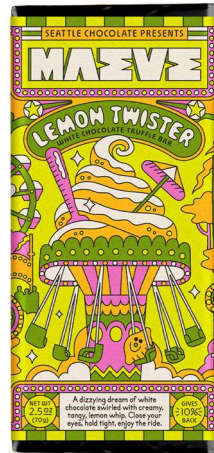

SHIPS APRIL 1ST

Here to whisk you away to hot summer nights and swirling lights at the fair. This new line is a tribute to the nostalgic sights, sounds and tastes of a summer carnival.

MÆVE

KETTLE CHIPS TRUFFLE BAR

Our Kettle Chips bar brings together the summery salted crunch of kettle chips and the sweet double feature of dark and milk chocolate.

- 2.5oz CASE: 12 ITEM: 411473
- KOSHER DAIRY, NON-GMO, GLUTEN-FREE

FUNNEL CAKE TRUFFLE BAR

Cinnamon, powdered sugar, fried dough. Our tribute to the famous fair treat, layered with our meltaway milk chocolate.

- 2.5oz CASE: 12 ITEM: 411472
- KOSHER DAIRY, NON-GMO, GLUTEN-FREE, RAINFOREST ALLIANCE CERTIFIED COCOA

LEMON TWISTER TRUFFLE BAR

A dizzying dream of white chocolate swirled with the iconic taste of creamy, tangy, lemon whip.

- 2.5oz CASE: 12 ITEM: 411474
- KOSHER DAIRY, NON-GMO, GLUTEN-FREE, RAINFOREST ALLIANCE CERTIFIED COCOA