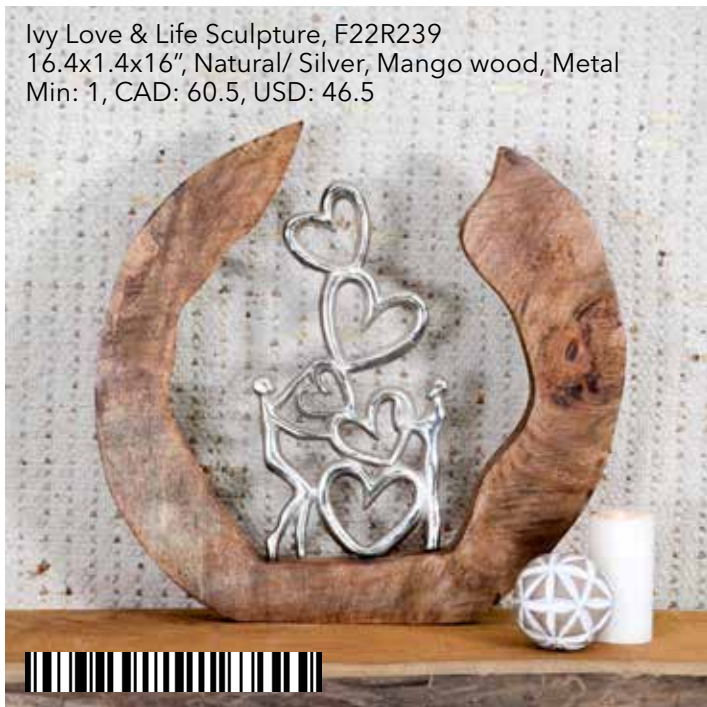

Ivy Links, S24T117
11.5x4x0.75"
Gold, Metal
Min: 2, CAD: 16, USD: 12.5

Ivy House Table Decor, S24T116
8x2.5x13.75",
Natural/ Silver, Metal,
Min: 2, CAD: 20.5, USD: 16

Ivy bird Table Decor, S24T115
5x2x5"
Natural/ Silver, Metal
Min: 3, CAD: 10.5,
USD: 7.5

Ivy 2 Heart Table Decor,
F22R242
7.2x2x8.8"
Natural/ Silver, Mango Wood, Metal
Min: 6, CAD: 13, USD: 10

Ivy Love & Life Sculpture, F22R239
16.4x1.4x16", Natural/ Silver, Mango wood, Metal
Min: 1, CAD: 60.5, USD: 46.5