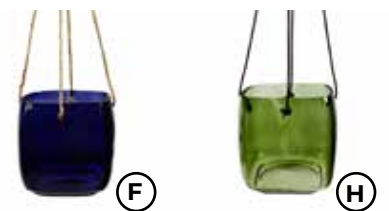

H. Gerbera Planter Green, S22A161, 5x5x5"
Glass, Pink
Min: 4, CAD: 11, USD: 8.5