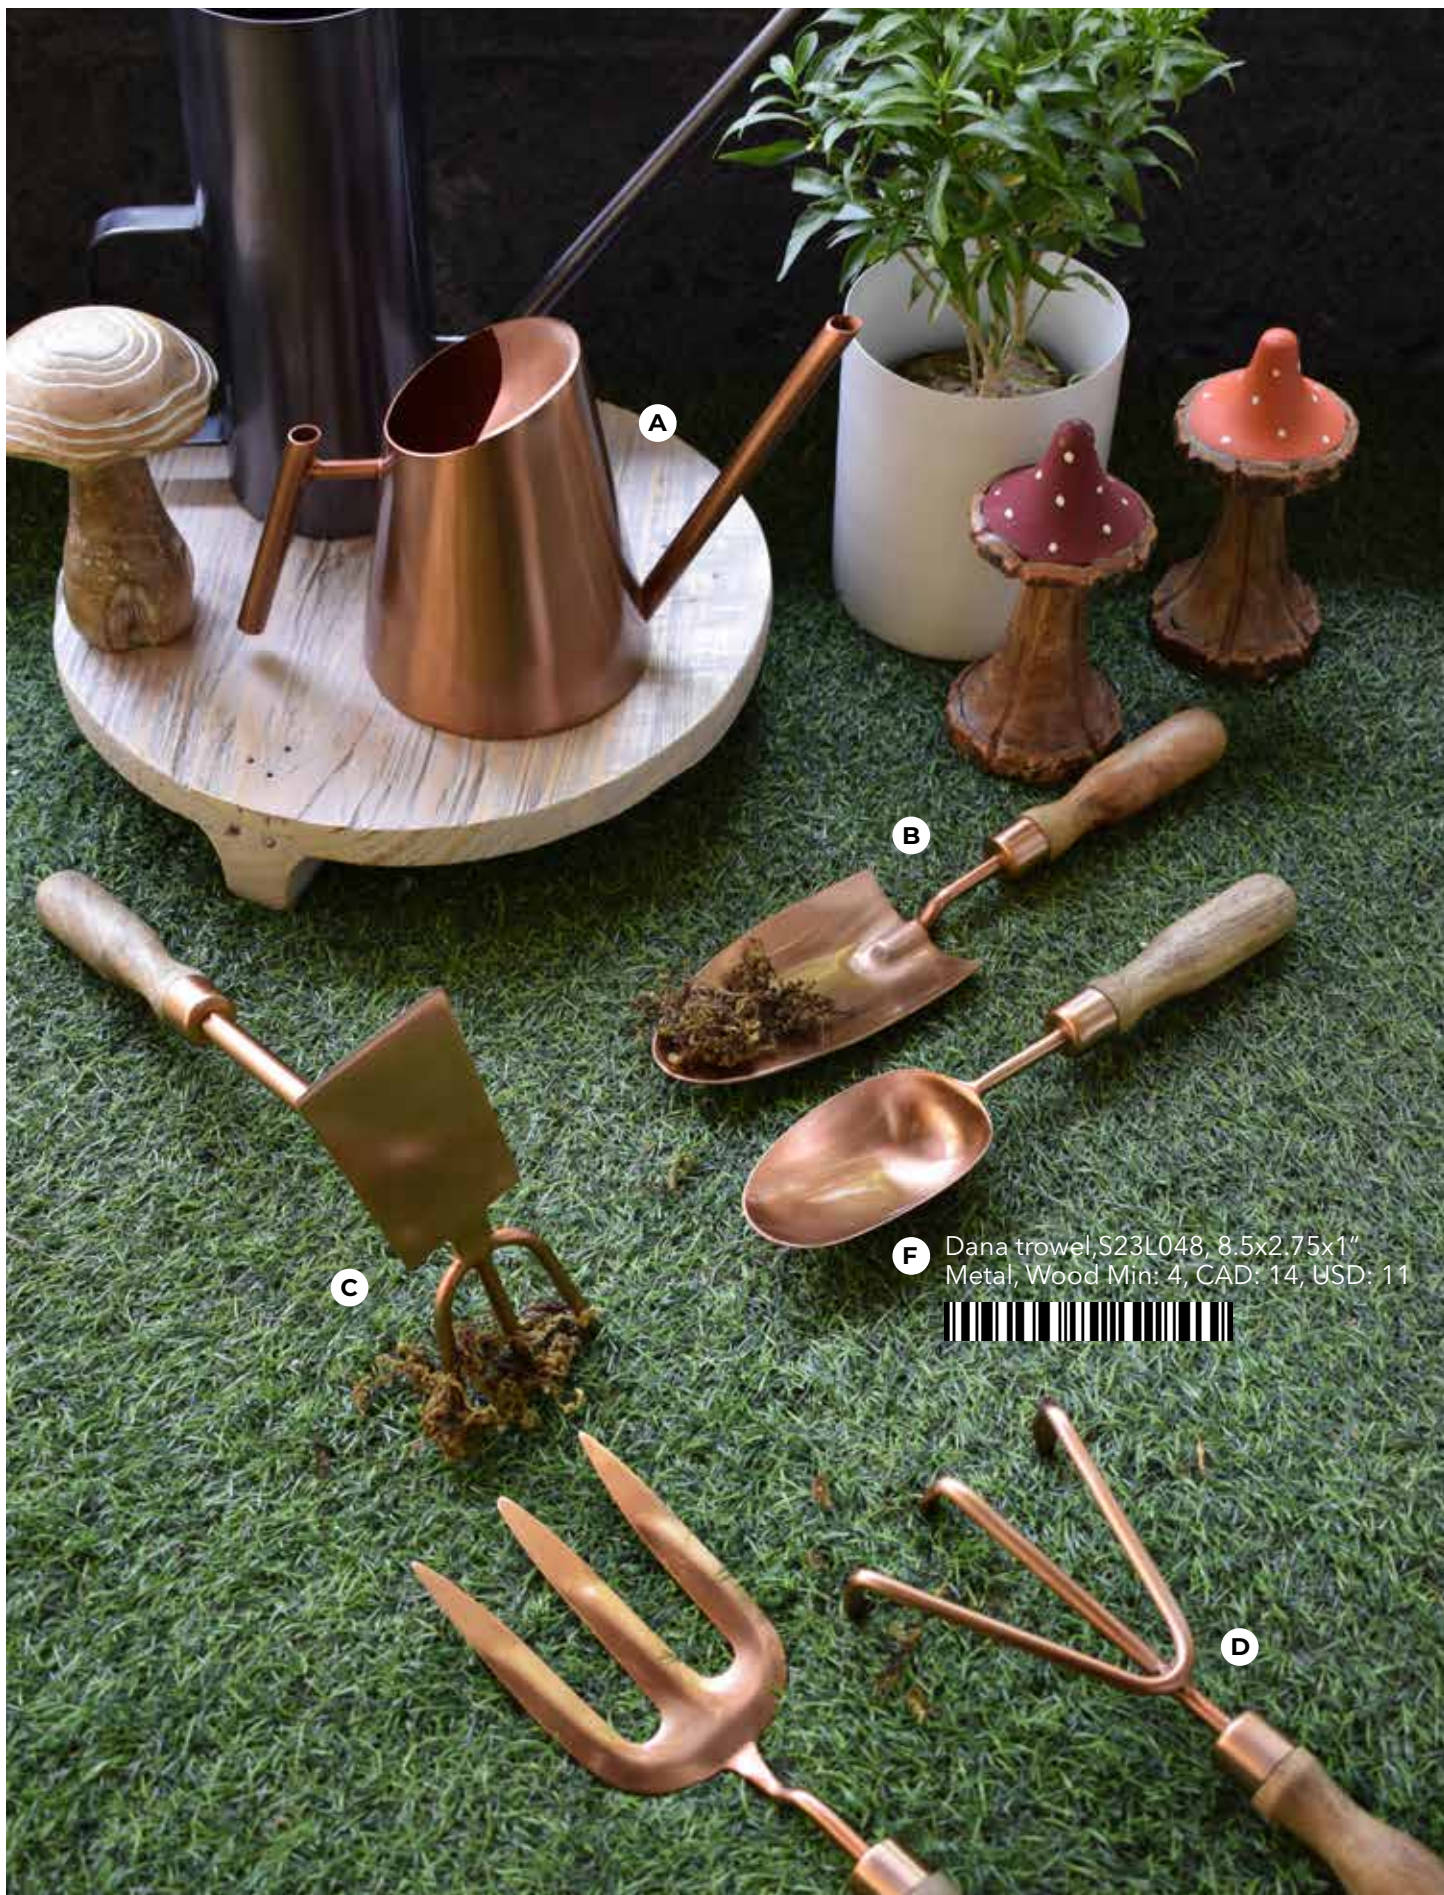

A. Ava Water Can Bronze
S23L021
11x5x6.5"
Stainless Steel, Copper,
Min: 4, CAD: 24, USD: 18.5

B. Dana Sharp Trowel,
S23L047,
13x2.5x1.5"
Metal, Wood
Min: 4, CAD: 14, USD: 11

C. Dana Cultivator
& Hoe, S23L046
13.5x2.5x1.5"
Metal, Wood
Min: 4, CAD: 14, USD: 11