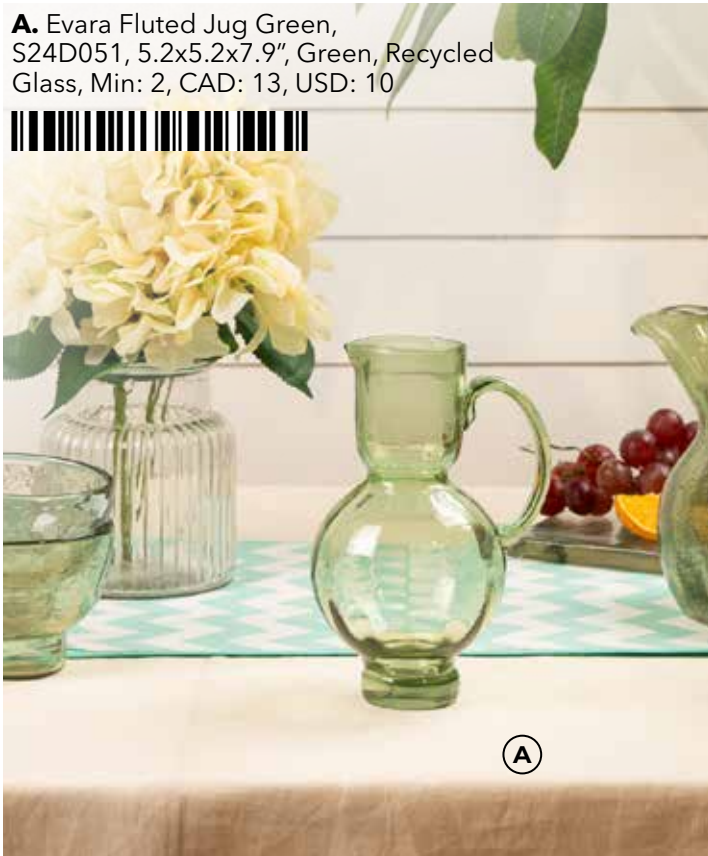

(A)

(B)

(A)

(B)

(C)

(D)

(C)

(D)