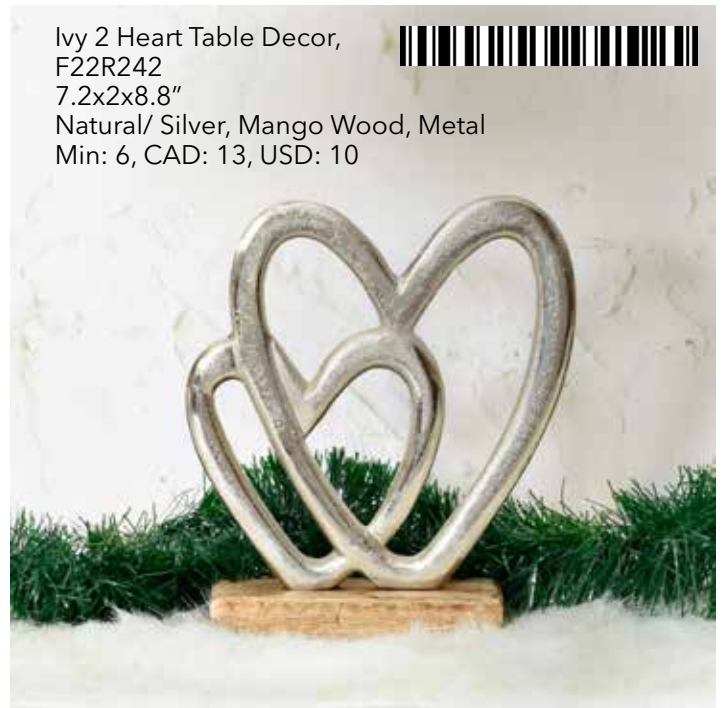

Ivy Links, S24T117
11.5x4x0.75"
Gold, Metal
Min: 2, CAD: 16, USD: 12.5

Ivy House Table Decor, S24T116
8x2.5x13.75",
Natural/ Silver, Metal,
Min: 2, CAD: 20.5, USD: 16

Ivy bird Table Decor, S24T115
5x2x5"
Natural/ Silver, Metal
Min: 3, CAD: 10.5,
USD: 7.5