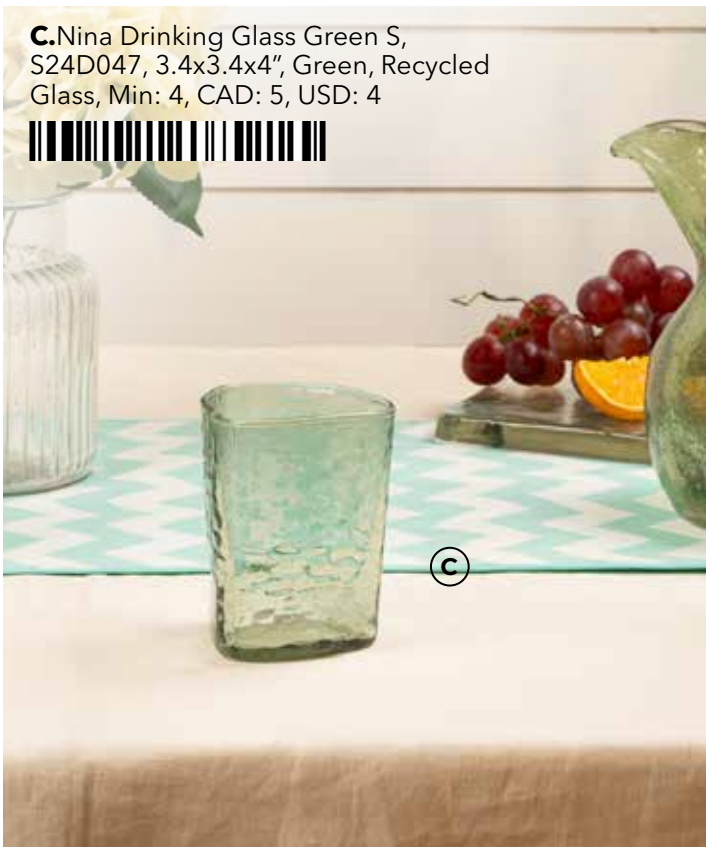

B. Nina Drinking Glass Clear S,
S24D049, 3.4x3.4x4", Clear, Recycled
Glass, Min: 4, CAD: 5, USD: 4

A

B

C

D

C. Nina Drinking Glass Green S,
S24D047, 3.4x3.4x4", Green, Recycled
Glass, Min: 4, CAD: 5, USD: 4