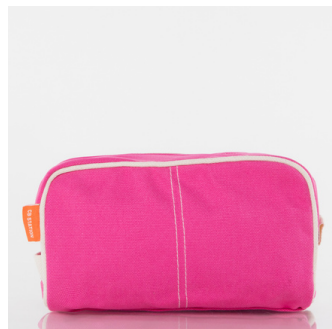

6841-GRAY

6840-PINK

6942-BLACK

DOPP KIT

6259-GRAY

6712-PINK

5144-BLACK

WEEKENDER

6227-GRAY

6129-PINK

5002-BLACK

GARMENT BAG

6498-GRAY

6497-PINK

6353-BLACK

WAXED WEEKENDER