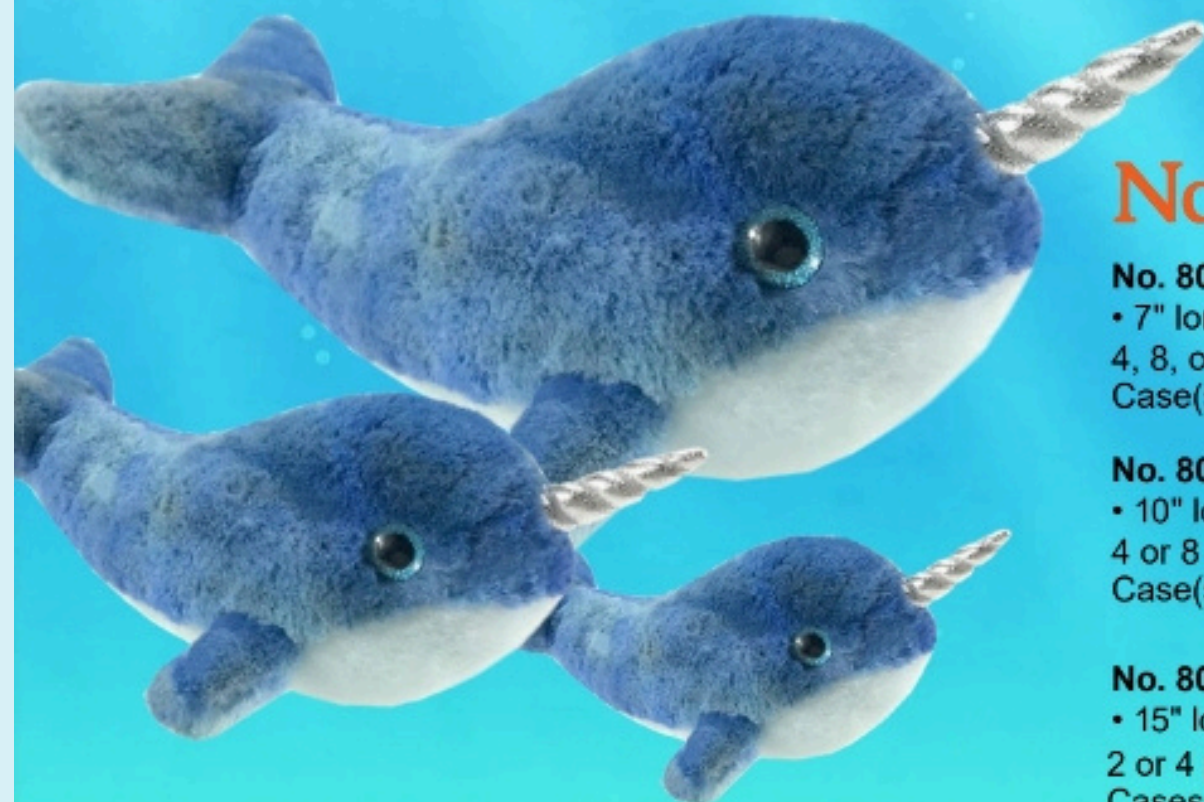

Narwhal

No. 8053

• 7" long

4, 8, or 12 pcs/$4.50 ea.

Case(s) of 24 pcs/$4.00 ea.

No. 8055

• 10" long

4 or 8 pcs/$7.00 ea.

Case(s) of 12/$6.50 ea.

No. 8057

• 15" long

2 or 4 pcs/$12.00 ea.

Cases (s) of 6/$11.00 ea.