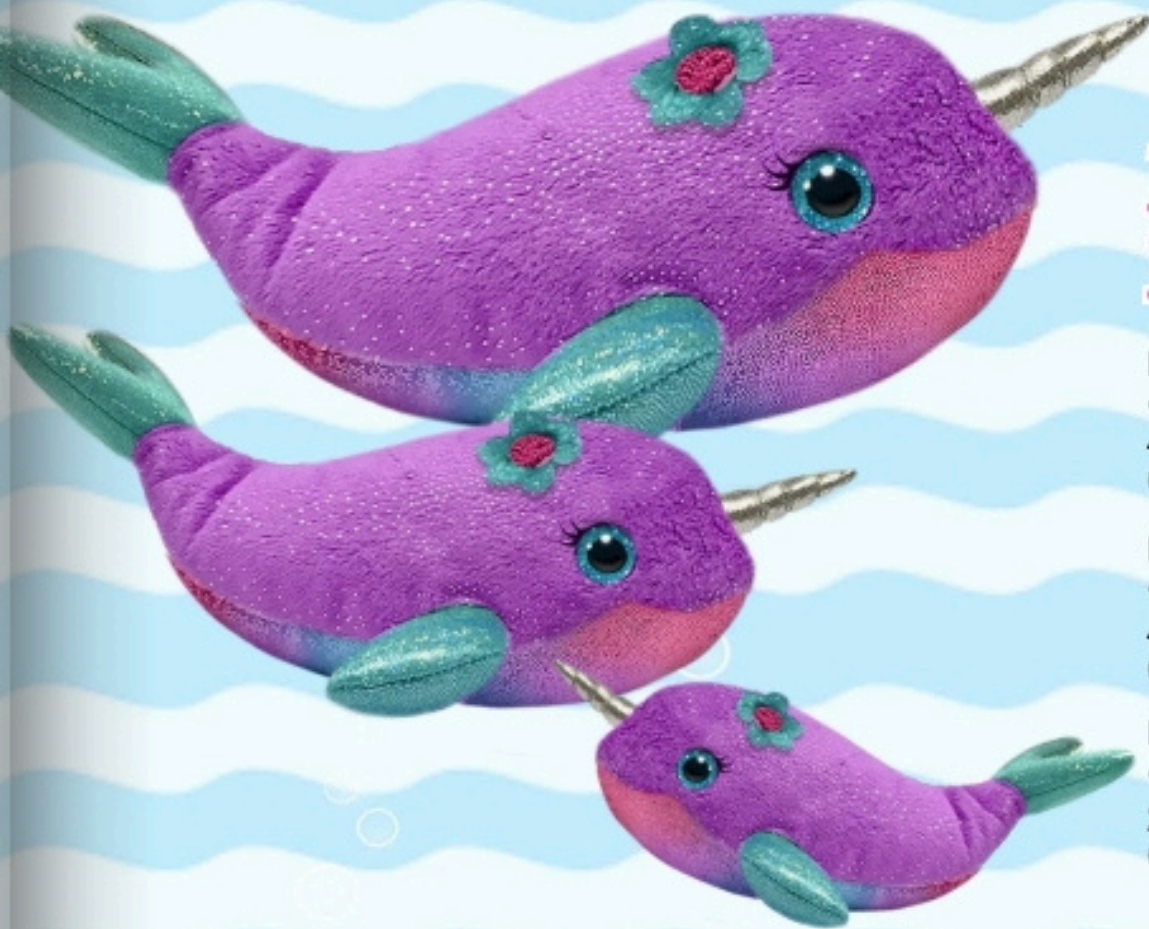

Khloe Clownfish

No. 8434

• 7" sitting

4, 8, or 12 pcs/$4.50 ea.

Case(s) of 24 pcs/$4.00 ea.

No. 8435

• 10" sitting

4 or 8 pcs/$7.00 ea.

Case(s) of 12/$6.50 ea.

Nahla Narwhal

No. 8494

• 7" sitting

4, 8, or 12 pcs/$4.50 ea.

Case(s) of 24 pcs/$4.00 ea.

No. 8495

• 10" sitting

4 or 8 pcs/$7.00 ea.

Case(s) of 12/$6.50 ea.

No. 8496

• 15" sitting

2 or 4 pcs/$12.00 ea.

Case(s) of 6/$11.00 ea.