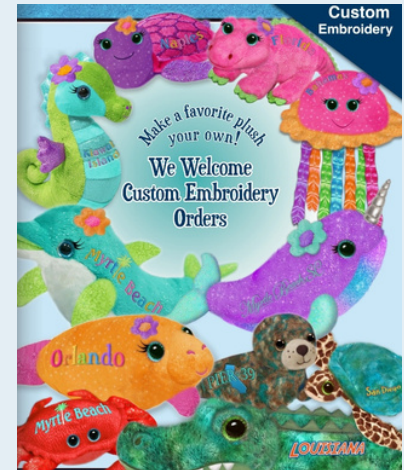

FIRST & MAIN PLUSH

EMBROIDERED CUSTOM

- * MOQ 144 PER DESIGN
- * NO ADDITIONAL CHARGE FOR CUSTOM EMBROIDERY
- * ALLOW 4-6 MONTHS FOR DELIVER

**CUSTOMIZED
PLUSH
MADE EASY**

CUSTOM ACCESSORIES

- * AVAILABLE FOR 7" SIT UP, 7" SITTING OR 10" SITTING PLUSH ITEMS
- * SELECT BANDANAS, SHIRTS, OR HOODIES
- * ADD 2.50 EACH FOR BANDANA, SHIRT OR HOODIE TO FIT 7" PLUSH
- * ADD \$3.00 EACH FOR BANDANA, SHIRT OR HOODIE TO FIT 10" PLUSH
- * MOQ 48
- * ALLOW MINIMUM 6 WEEKS FOR DELIVERY
- * PLUSH SOLD SEPARATELY