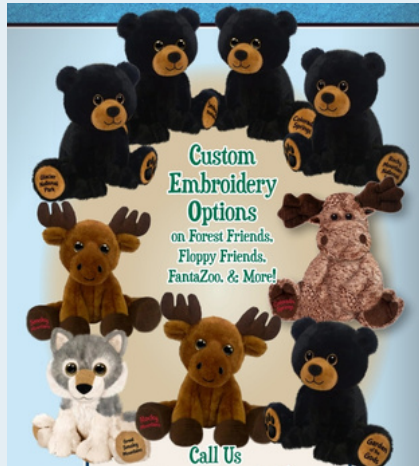

FIRST & MAIN PLUSH

EMBROIDERED CUSTOM

- * MOQ 144 PER DESIGN
- * NO ADDITIONAL CHARGE FOR CUSTOM EMBROIDERY
- * ALLOW 4-6 MONTHS FOR DELIVER

**CUSTOMIZED
PLUSH
MADE EASY**

CUSTOM ACCESSORIES

- * AVAILABLE FOR 7" SIT UP, 7" SITTING OR 10" SITTING PLUSH ITEMS
- * SELECT BANDANAS, SHIRTS, OR HOODIES
- * ADD 2.50 EACH FOR BANDANA, SHIRT OR HOODIE TO FIT 7" PLUSH
- * ADD \$3.00 EACH FOR BANDANA, SHIRT OR HOODIE TO FIT 10" PLUSH
- * MOQ 48
- * ALLOW MINIMUM 6 WEEKS FOR DELIVERY
- * PLUSH SOLD SEPARATELY