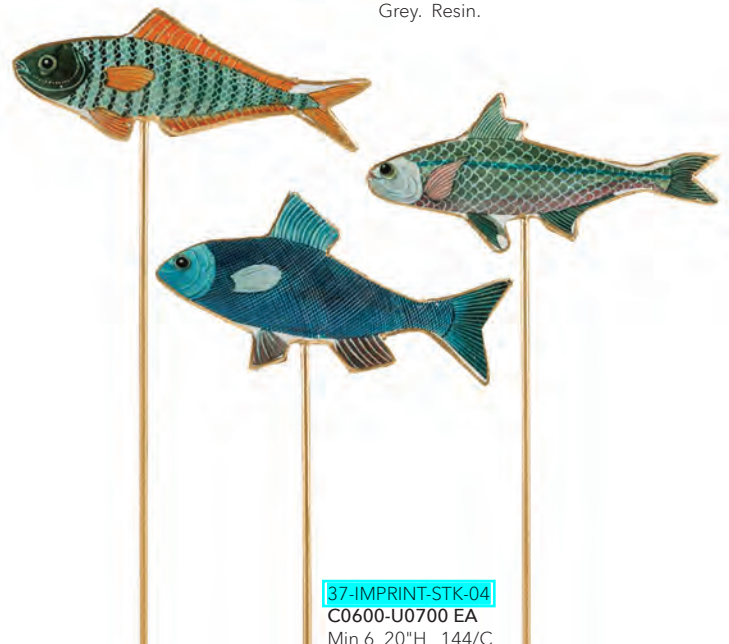

37-IMPRINT-STK-04
C0600-U0700 EA
Min 6 20"H 144/C
Swimming Fish Stake. 3 Assorted.
Multi. Metal.