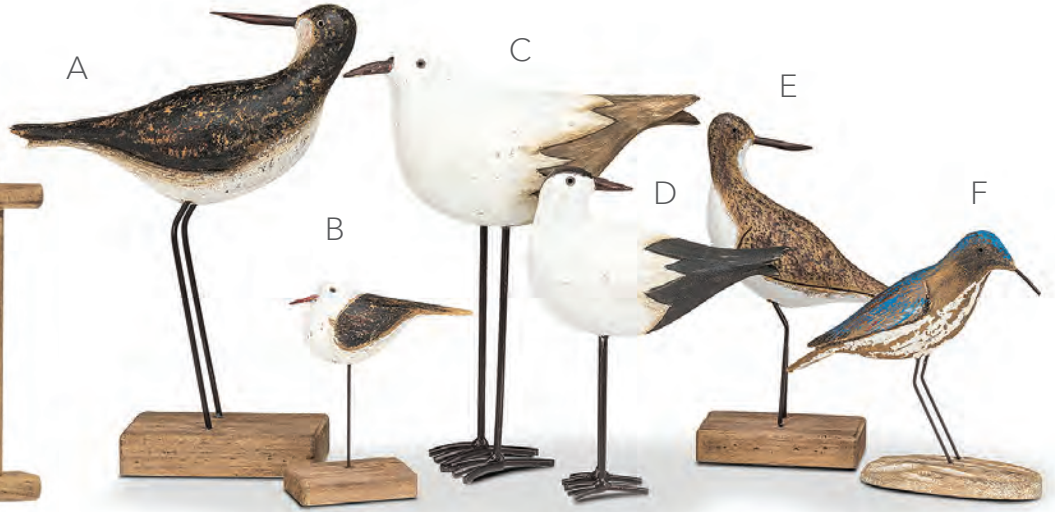

A 27-SHORELINE-599
C01750-U02000 EA
Min 0 11"H 16/C
Large Tall Slender Bird on Base.
Black/White. Wood/Metal.

C 27-SHORELINE-487
C01750-U02000 EA
Min 2 10"H 16/C
Large Tall Bird with Long Legs.
White/Tan. Wood/Metal.

E 27-SHORELINE-596
C01250-U01500 EA
Min 2 8.5"H 32/C
Medium Tall Slender Bird on Base.
Black/Grey. Wood/Metal.