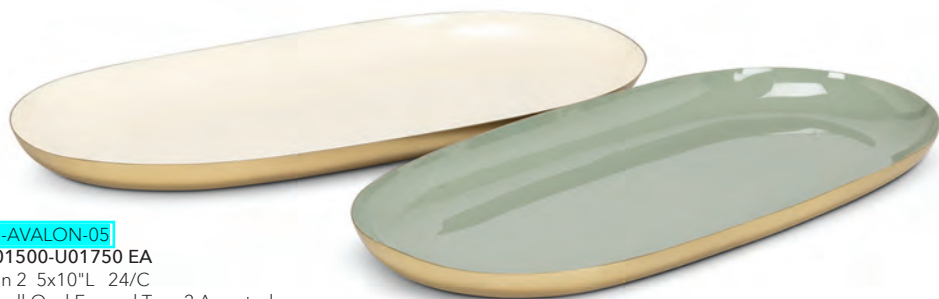

92-AVALON-05
C01500-U01750 EA
Min 2 5x10"L 24/C
Small Oval Enamel Tray, 2 Assorted
Pearl/Sage Green. Metal.

92-AVALON-04
C02500-U02750 EA
Min 2 5x15"L 24/C
Large Oval Enamel Tray, 2 Assorted.
Pearl/Denim Blue. Metal.