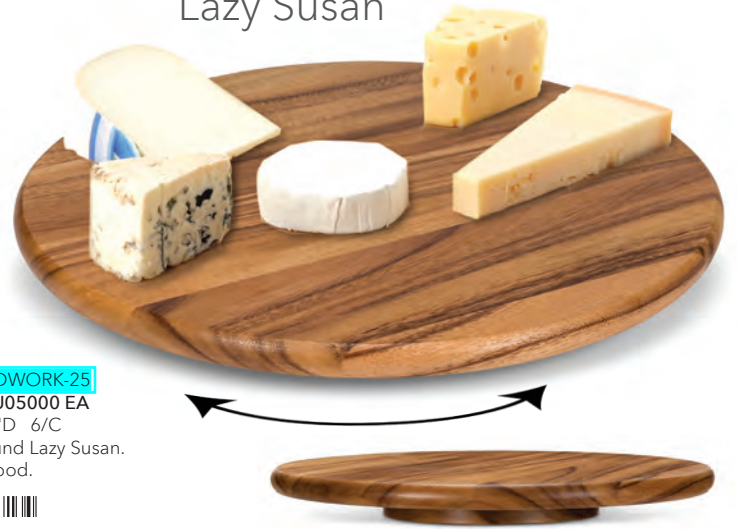

Lazy Susan

75-WOODWORK-25
C04500-U05000 EA
Min 1 16"D 6/C
Large Round Lazy Susan.
Acacia Wood.