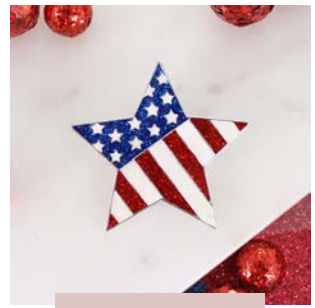

N24DW | \$10.00

Glitzy Gold Dogwood Trio Necklace Set  
MSRP: \$20.00 | MAP: \$18.00

E24ST | \$7.00

Patriotic Flag Star Earrings  
MSRP: \$14.00 | MAP: \$12.60

X24ST | \$10.00

Patriotic Flag Star Pin/Pendant  
MSRP: \$20.00 | MAP: \$18.00