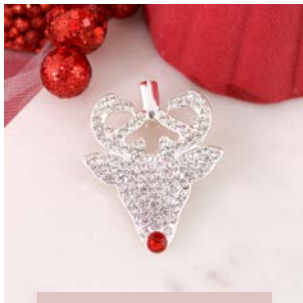

X24CRD | $10.00

Crystal Reindeer Pin/Pendant
MSRP: $20.00 | MAP: $18.00