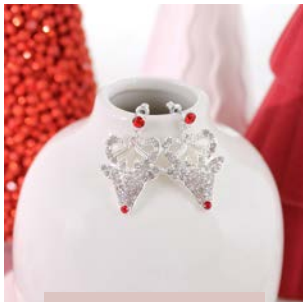

E24CRD | $7.00

Crystal Reindeer Post Hook Earrings
MSRP: $14.00 | MAP: $12.60