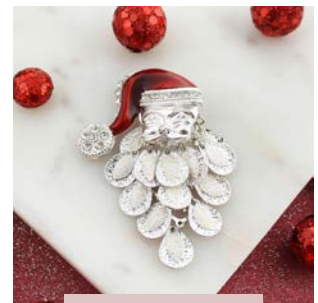

Dangle Leg Reindeer  
Pin/Pendant

MSRP: \$20.00 | MAP: \$18.00

XSC4 | \$10.00

Dangle Beard Santa Pendant

MSRP: \$20.00 | MAP: \$18.00

E20NAT | \$7.00

Enamel & Gold Nativity Star Earrings  
MSRP: \$14.00 | MAP: \$12.60