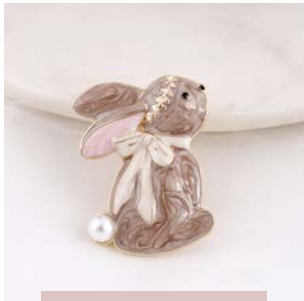

X24SSH | \$10.00

Spinning Shamrock Pendant  
MSRP: \$20.00 | MAP: \$18.00

X24DL | \$10.00

Dangle Leg Leprechaun Pin/Pendant  
MSRP: \$20.00 | MAP: \$18.00

E24EPR | \$7.00

Enamel & Pearl Rabbit Earrings  
MSRP: \$14.00 | MAP: \$12.60

E23BE | \$7.00

Enamel Easter Bunny & Egg Earrings  
MSRP: \$14.00 | MAP: \$12.60

PEARL TAIL!

X24EPR | \$10.00

Enamel & Pearl Rabbit Pin/Pendant  
MSRP: \$20.00 | MAP: \$18.00

X23BE | \$10.00

Enamel Easter Bunny & Dangle Egg Pin/Pendant  
MSRP: \$20.00 | MAP: \$18.00