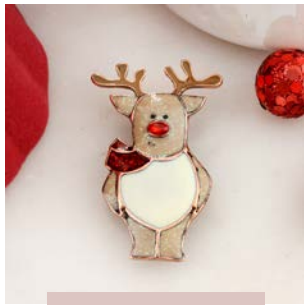

X23RD | $10.00

Enamel Reindeer Pin/Pendant
MSRP: $20.00 | MAP: $18.00