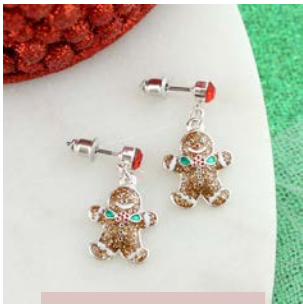

X23TE | \$10.00

Sprinkle Christmas Tree Pin/Pendant  
MSRP: \$20.00 | MAP: \$18.00

E22GBM | \$7.00

Gingerbread Man Earrings  
MSRP: \$14.00 | MAP: \$12.60

E23RD | \$7.00

Enamel Reindeer Earrings  
MSRP: \$14.00 | MAP: \$12.60