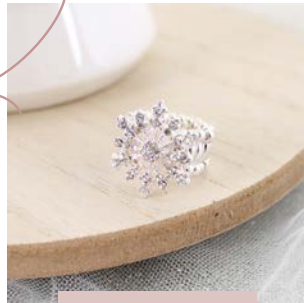

RSFK5 | $7.00

Crystal Snowflake Stretch Ring
MSRP: $14.00 | MAP: $12.60