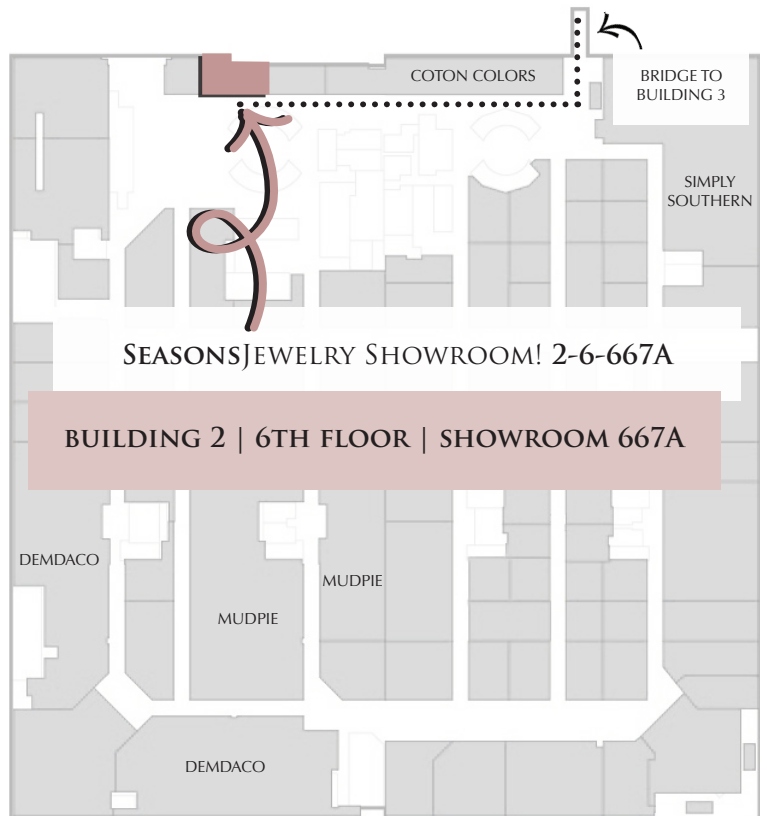

SEASONS JEWELRY
108 THOMAS AVE | SPRINGFIELD, TN 37172
866|382-0737 - OR - WWW.SEASONSJEWELRY.COM

celebrate the seasons WITH US IN ATLANTA!

MARKET SPECIALS!

ATLANTA MARKET | JULY 16 - 22, 2024

EARLY ACCESS JULY 12 & 15

BRAND NEW COLLEGIATE!

Can't make it to the showroom? Order by phone 866-382-0737 or online by visiting WWW.SEASONSJEWELRY.COM