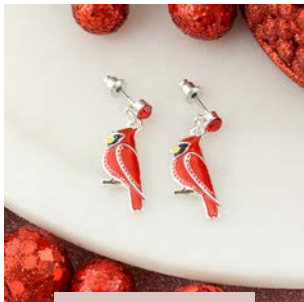

E22CR | $7.00

Cardinal Earrings
MSRP: $14.00 | MAP: $12.60