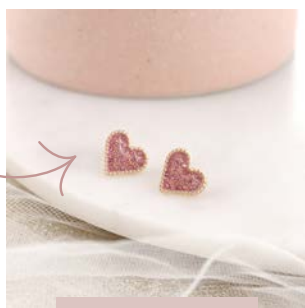

valentine's day COLLECTION

GOLD!

E24PH | $6.00

Crystal & Gold Heart Stud Earrings
MSRP: $12.00 | MAP: $10.80