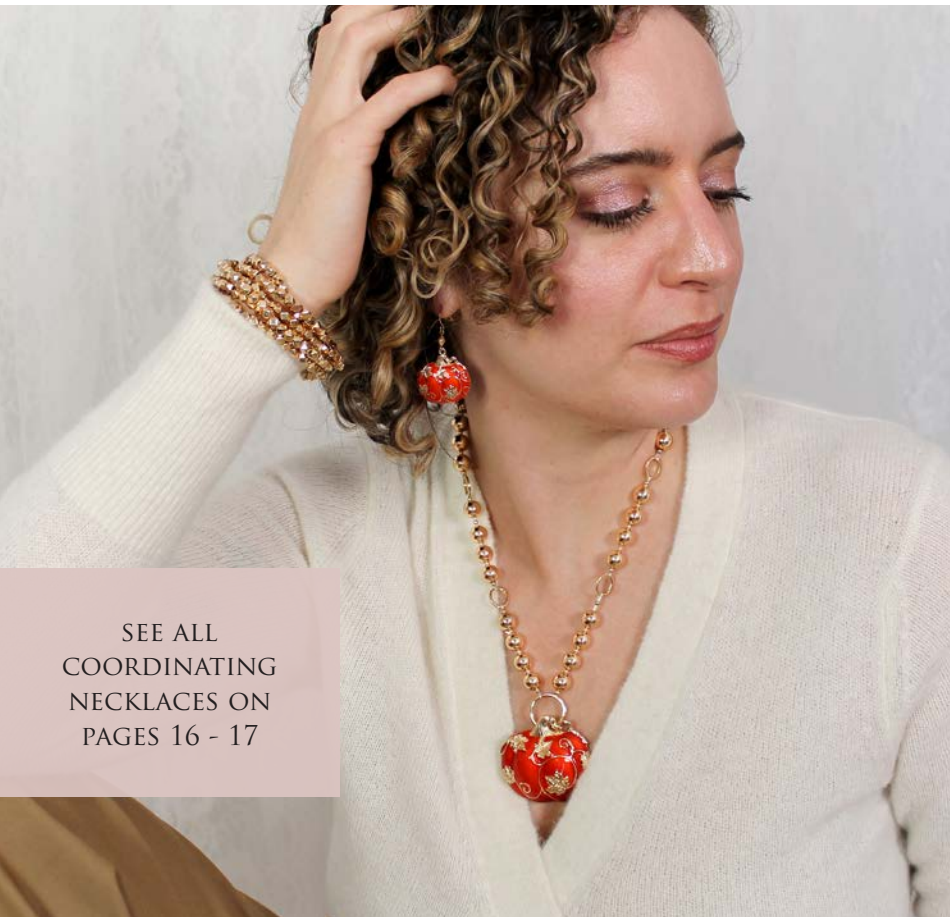

SEE ALL COORDINATING NECKLACES ON PAGES 16 - 17