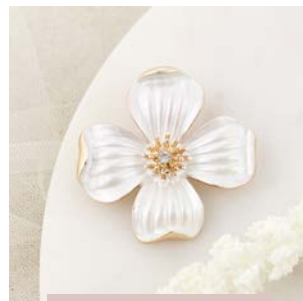

X23DW | $10.00

Dogwood Pin/Pendant
MSRP: $20.00 | MAP: $18.00