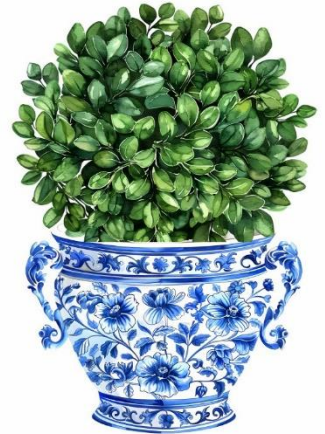

20004

20002

LIFESTYLE KITCHEN TOWELS

100% COTTON | GENEROUSLY SIZED
\$7.00 EA. | MOQ: 2

CHINOISERIE LIFESTYLE

Chinoiserie

22018

22017