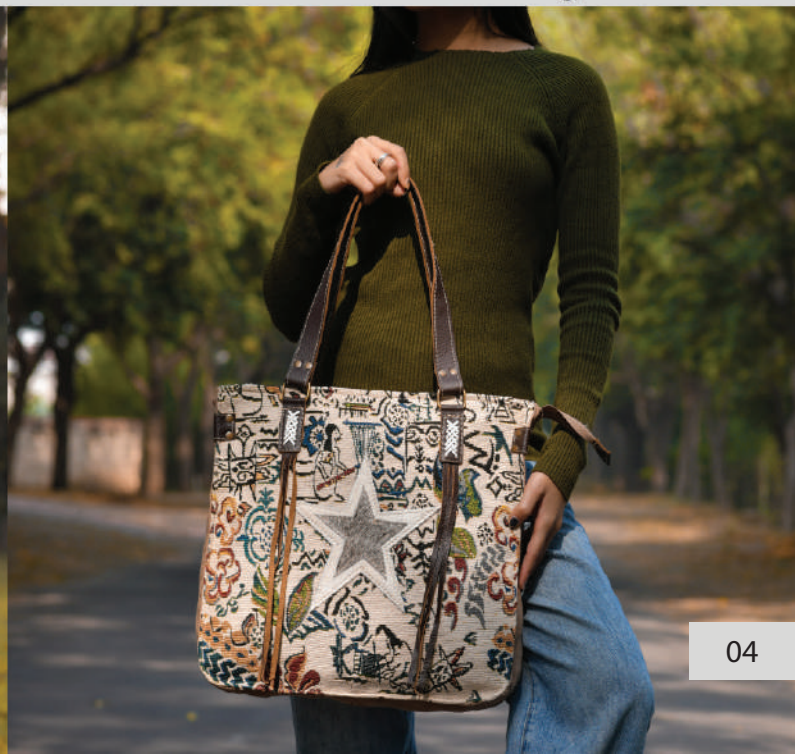

Zeen Tote Bag