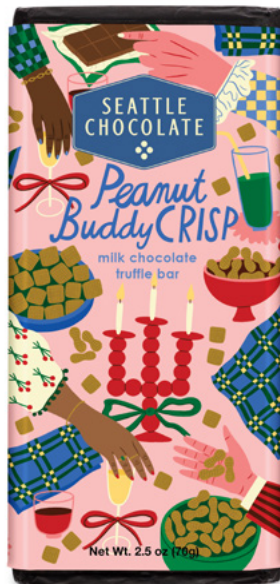

CANDY CANE TRUFFLE BAR
2.5oz

CASE 12 count ITEM 411460

Peppermint and crunchy candy cane pieces in dark chocolate.

KOSHER DAIRY | NON-GMO |
GLUTEN-FREE | VEGAN

CRÈME BRÛLÉE CRACKLE TRUFFLE BAR
2.5oz

CASE 12 count ITEM 411466

Crunchy toffee and micro chocolate chips in a vanilla white chocolate center with a dark chocolate shell.

KOSHER DAIRY | NON-GMO |
GLUTEN-FREE

HOLY CANNOLI TRUFFLE BAR
2.5oz

CASE 12 count ITEM 411468

Pistachios and flakes of cereal in a white chocolate cream cheese flavored center, enrobed in dark chocolate.

KOSHER DAIRY | NON-GMO

SEASONS GREETINGS BAR TRIO 7.5oz

CASE 12 count ITEM 411780

This seasonal bar trio contains Candy Cane, Hot Buttered Rum, and Holy Cannoli truffle bars.

KOSHER DAIRY | NON-GMO

HOT BUTTERED RUM TRUFFLE BAR
2.5oz

CASE 12 count ITEM 411461

Rum flavor and crunchy bits of toffee in milk chocolate.

KOSHER DAIRY | NON-GMO |
GLUTEN-FREE

PEANUT BUDDY CRISP TRUFFLE BAR
2.5oz

CASE 12 count ITEM 411464

Peanut butter and crispy rice bites in milk chocolate.