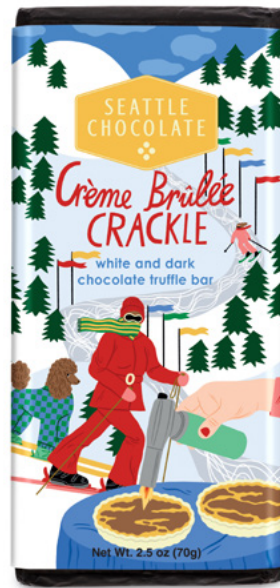

SHIPS SEPTEMBER 1ST

VIA AIR
CORRIG
PAR

ABOUT THE *artist*

Dutch illustrator **Bodil Jane** works from a small mezzanine studio in Amsterdam-West, where she creates vibrant, female-focused illustrations. She loves to depict women who are unapologetically themselves, taking inspiration from those she spots when biking around her hometown. Bodil strives to encourage diversity and positivity through her work.

CANDY CANE TRUFFLE BAR
2.5oz

CASE 12 count ITEM 411460

Peppermint and crunchy candy cane pieces in dark chocolate.

KOSHER DAIRY | NON-GMO |
GLUTEN-FREE | VEGAN

CRÈME BRÛLÉE CRACKLE TRUFFLE BAR
2.5oz

CASE 12 count ITEM 411466

Crunchy toffee and micro chocolate chips in a vanilla white chocolate center with a dark chocolate shell.

KOSHER DAIRY | NON-GMO |
GLUTEN-FREE

HOLY CANNOLI TRUFFLE BAR
2.5oz

CASE 12 count ITEM 411468

Pistachios and flakes of cereal in a white chocolate cream cheese flavored center, enrobed in dark chocolate.