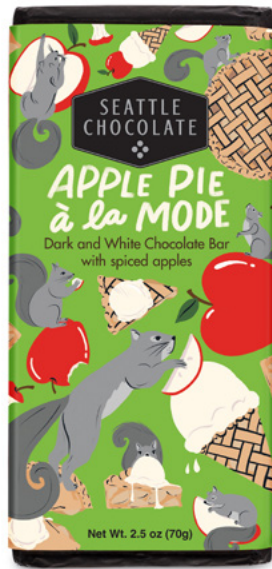

# Fall collection

Our best-selling Fall collection is back! Buy all three of our best-selling flavors – Apple Pie à la Mode in white and dark chocolate, Pumpkin Spice Chai in milk chocolate, and Peanut Butter Pretzel in white and dark chocolate – along with a truffle bag, perfect for sweater weather.

# ABOUT THE artist

**Ali Mac** is a New England-based artist with an appreciation for all things colorful and quirky. She discovered her love for art as a little girl after inheriting a basket of her grandmother's candy-hued acrylic paints. Since then, she's created her own vibrant world of patterns, illustrations, animations and comics. Ali spends her free time eating chocolate, making textile art and eating more chocolate.