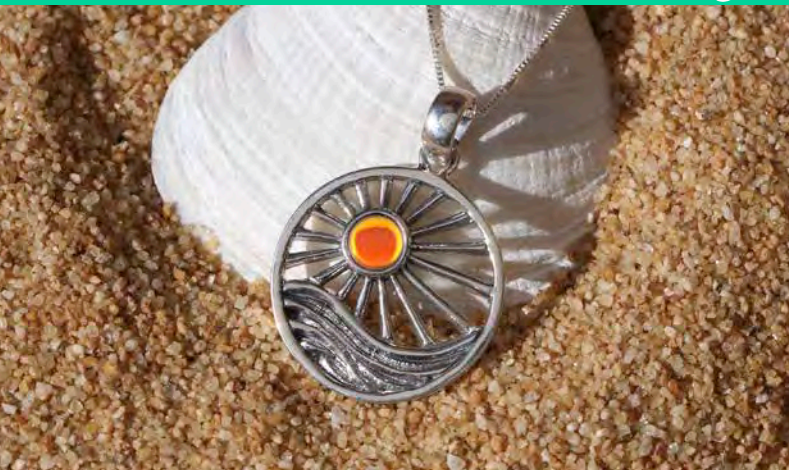

Polished Blue
PEN-325-PB

Polished Green
PEN-325-PG

Polished Fire
PEN-325-PF

*Products pictured are actual size.

SUNSET PENDANT

With Crystal Glowing Stone | 18" Sterling Silver Box Chain
PEN43237P

Polished Fire
PEN-432-PF