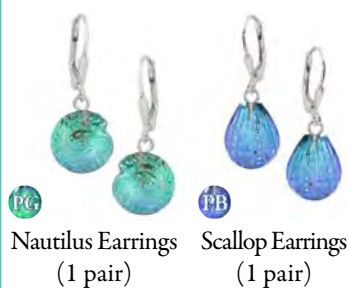

SHELLS

– AOP-007

8 pieces in an assortment of top selling colors.

AOP007202P

ALL POLISHED