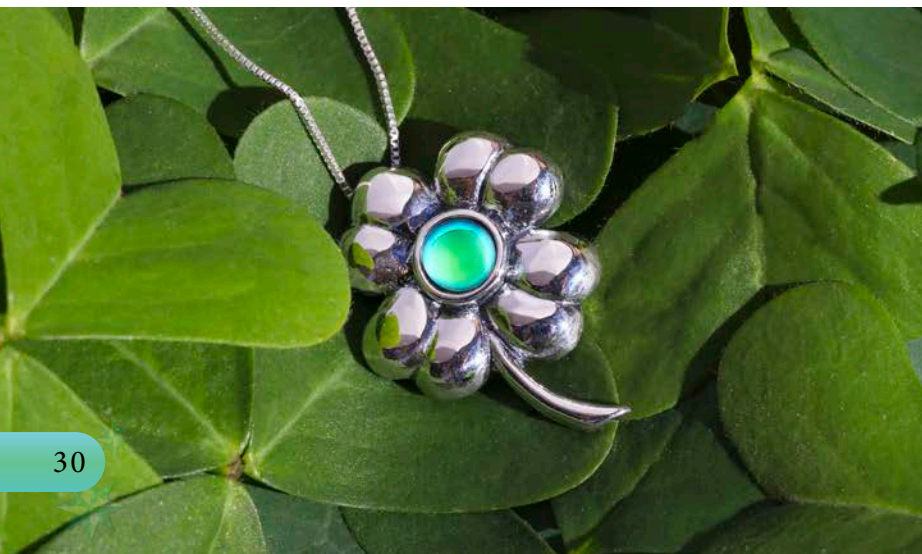

Frosted Green
PEN-353-FG

FROG PENDANT

0.511" x 0.374" Crystal Glowing Stone
18" Sterling Silver Box Chain | PEN56237P

Polished Green
PEN-562-PG

MOUNTAIN PENDANT

5mm Crystal Glowing Stone
18" Sterling Silver Box Chain | PEN30937P