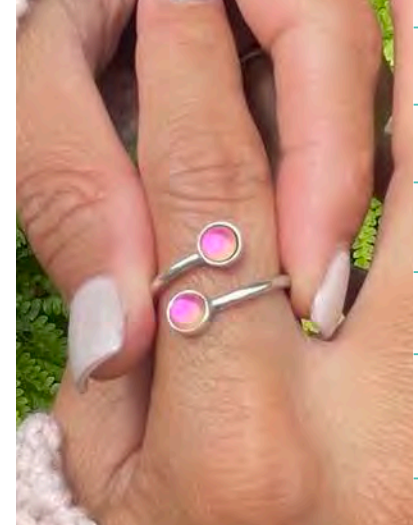

Rings Collection

SMALL DOUBLE RING

BEST SELLER

5mm Crystal Glowing Stones | Sterling Silver Adjustable Ring
RIN10626P

DOUBLE CIRCLE RING

9mm Crystal Glowing Stones | Sterling Silver Adjustable Ring | RIN10144P

RAIMA RING

9mm Crystal Glowing Stone | Sterling Silver Adjustable Ring | RIN10237P