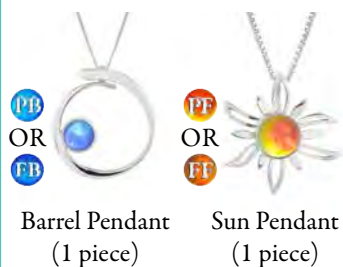

SYMBOLS

– AOP-006

6 pieces in an assortment of top selling colors.

AOP006204P

ALL POLISHED

ALL FROSTED