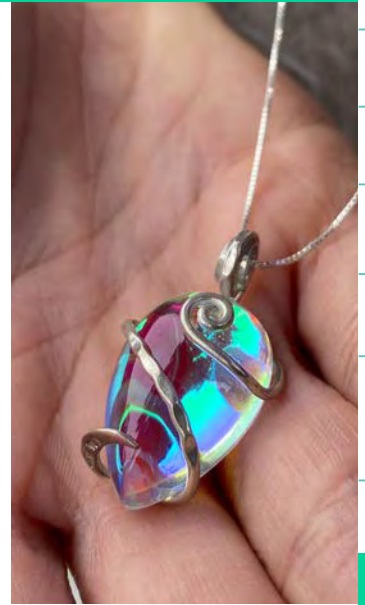

Wrap Collection

SINGLE WRAP EARRINGS

1.25" x .375" with Crystal Glowing Stone | Sterling Silver Dangle Earrings | EAR20037P

Polished Blue
EAR-200-PB

Polished Green
EAR-200-PG

Polished Fire
EAR-200-PF

Polished Pink
EAR-200-PP