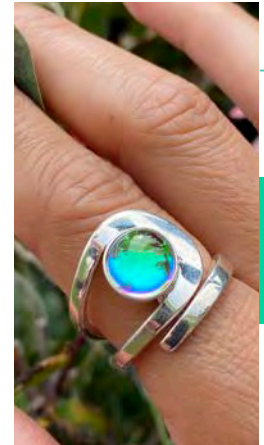

Frosted Blue | RIN-102-FB

Frosted Green | RIN-102-FG

Frosted Pink | RIN-102-FP

Frosted Aqua | RIN-102-FA

CLASSIC RING

9mm Crystal Glowing Stone | Sterling Silver Adjustable Ring | RIN10426P

Polished Blue
RIN-104-PB