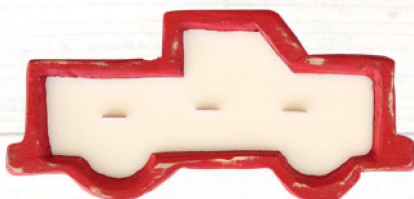

Wholesale Pricing:
\$20/each

MSRP: \$39.99

Fragrance Available:
Butterscotch Maple

Case Quantity: 6

UPC Barcoded: Yes

Weight & Dimensions:
12 oz.
12"L x 7"W x 2"H

Star Bread Bowl

McCall's Bread Bowls feature a rustic hand carved bowl filled with heavily scented soy wax.

Wholesale Pricing:
\$20/each

MSRP: \$39.99

Fragrance Available:
Pineapple Cupcake

Case Quantity: 6

UPC Barcoded: Yes

Weight & Dimensions:
12 oz.
9.5"L x 9.5"W x 2"H

Truck Bread Bowl

McCall's Bread Bowls feature a rustic hand carved bowl filled with heavily scented soy wax.