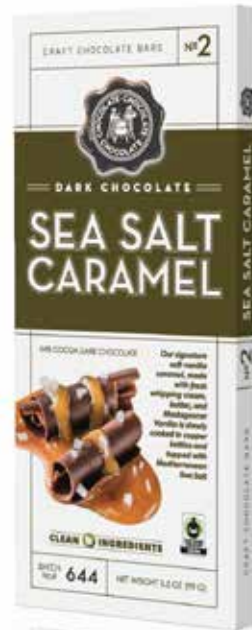

ATTRACTIVE PACKAGING

Creative photography, bright colors, unique attributes – our products complement each other!

FAIR TRADE

Fair Trade Certified™ Chocolate and Sugar (Cane Sugar & Invert Sugar) in all of our products. More money for the farmers – making a global impact!

**VISIT
OUR NEW
WEBSITE TO
ORDER
ONLINE**

**No. 18
CARMEL FUDGE
BROWNIE BAR
00860 - 3.5 OZ
12/CASE**

PREMIUM CRAFT CHOCOLATE BARS

VISIT OUR NEW WEBSITE TO ORDER ONLINE

<http://wholesale.chocolatechocolate.com>

№ 1

MILK SEA SALT CARAMEL BAR
00800 - 3.5 OZ
12/CASE

№ 2

DARK SEA SALT CARAMEL BAR
00805 - 3.5 OZ
12/CASE

№ 3

DARK STRAWBERRY CHAMPAGNE TRUFFLE BAR
00810 - 3.5 OZ
12/CASE

№ 4

DARK BLOOD ORANGE CARAMEL BAR
00815 - 3.5 OZ
12/CASE

№ 6

DARK BEE-BERRY HONEY CARAMEL BAR
00825 - 3.5 OZ
12/CASE

№ 7

MILK WAFFLE CONE CARAMEL BAR
00830 - 3.5 OZ
12/CASE

№ 8

MILK PEANUT BUTTER BANANA BAR
00835 - 3.5 OZ
12/CASE

№ 9

MILK PUMPKIN SPICE LATTE TRUFFLE BAR
00840 - 3.5 OZ
12/CASE