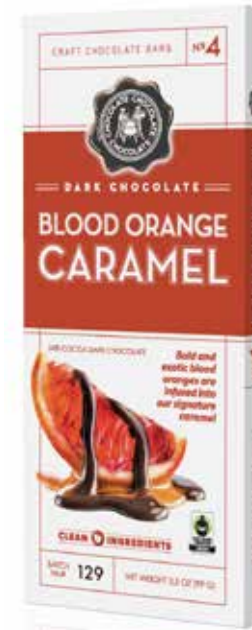

ATTRACTIVE PACKAGING

Creative photography, bright colors, unique attributes – our products complement each other!

FAIR TRADE

Fair Trade Certified™ Chocolate and Sugar (Cane Sugar & Invert Sugar) in all of our products. More money for the farmers – making a global impact!

**VISIT
OUR NEW
WEBSITE TO
ORDER
ONLINE**

**No. 18
CARMEL FUDGE
BROWNIE BAR
00860 - 3.5 OZ
12/CASE**

PREMIUM CRAFT CHOCOLATE BARS

VISIT OUR NEW WEBSITE TO ORDER ONLINE

<http://wholesale.chocolatechocolate.com>

№ 1

MILK SEA SALT CARAMEL BAR
00800 - 3.5 OZ
12/CASE

№ 2

DARK SEA SALT CARAMEL BAR
00805 - 3.5 OZ
12/CASE

№ 3

DARK STRAWBERRY CHAMPAGNE TRUFFLE BAR
00810 - 3.5 OZ
12/CASE

№ 4

DARK BLOOD ORANGE CARAMEL BAR
00815 - 3.5 OZ
12/CASE

№ 6

DARK BEE-BERRY HONEY CARAMEL BAR
00825 - 3.5 OZ
12/CASE

№ 7

MILK WAFFLE CONE CARAMEL BAR
00830 - 3.5 OZ
12/CASE

№ 8

MILK PEANUT BUTTER BANANA BAR
00835 - 3.5 OZ
12/CASE

№ 9

MILK PUMPKIN SPICE LATTE TRUFFLE BAR
00840 - 3.5 OZ
12/CASE