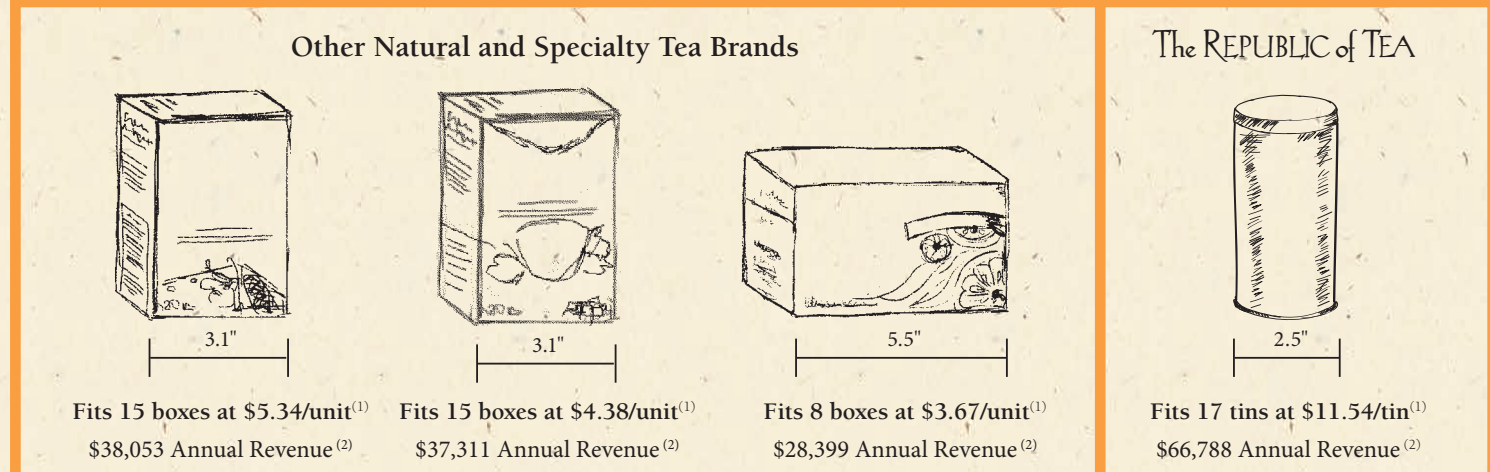

A COMPARISON OF AVERAGE ANNUAL REVENUE FROM A 4-FOOT TEA SHELF:

⁽¹⁾ SPINS Food Channel for 52 weeks ending 7/16/23 ⁽²⁾ SPINS Food Channel Price x Store Velocity x Units per 4 Foot Shelf for 52 weeks ending 7/16/23