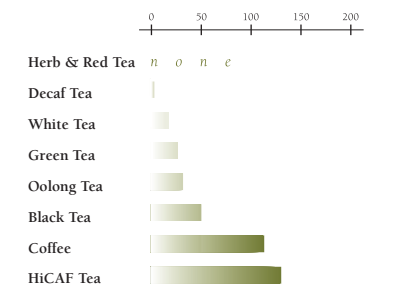

WHAT IS THE CAFFEINE CONTENT OF YOUR TEA?

Black tea has significantly less caffeine than a cup of coffee (with the exception of our HiCAF® Teas, which have the same amount of caffeine or more than coffee). Our herbal blends are naturally caffeine free unless otherwise noted.

CAFFEINE CONTENT
milligrams per 6 ounce cup