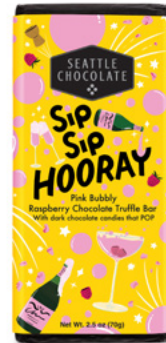

CASE: 12 ITEM: 409399  
Dark chocolate, toffee crunch, and a dash of Pacific Sea Salt.

GLUTEN-FREE | KOSHER DAIRY | NON-GMO | RAINFOREST ALLIANCE CERTIFIED COCOA

**RAINIER CHERRY**  
2.5oz.

CASE: 12 ITEM: 400367  
Dried cherries and pecans praline in dark chocolate.

**PIKE PLACE ESPRESSO**  
2.5oz.

CASE: 12 ITEM: 400360  
Dark chocolate infused with decaf espresso from Seattle.

GLUTEN-FREE | KOSHER DAIRY | NON-GMO | VEGAN | RAINFOREST ALLIANCE CERTIFIED COCOA

**SALTED ALMOND**  
2.5oz.