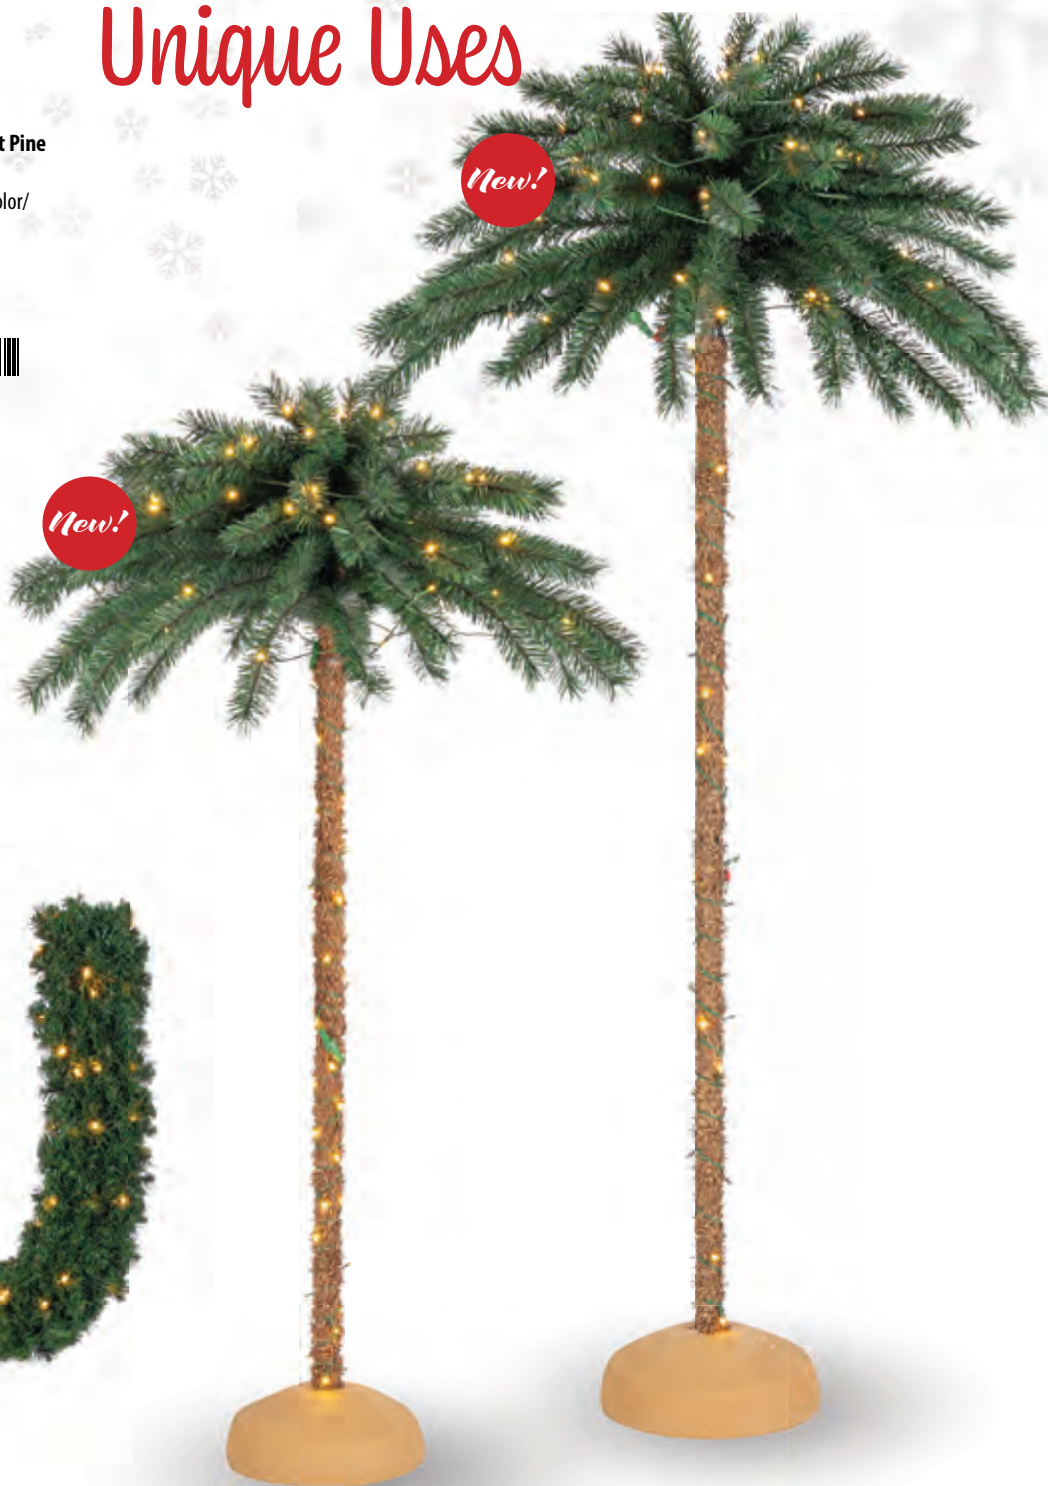

Pack: 1 Pc • \$90.00/Pc • \$90.00/pk

Vol: (3 pk min) \$81.00/Pc • \$81.00/pk

UPC: 017816394018 FTY CODE: Z-38

7012-50CMLEDML

New!

New!

2891 • 7036-55CLED Palm Tree

5.5 ft., 100 5 MM LED Lights - Warm White, 12"
Diameter Stand Width