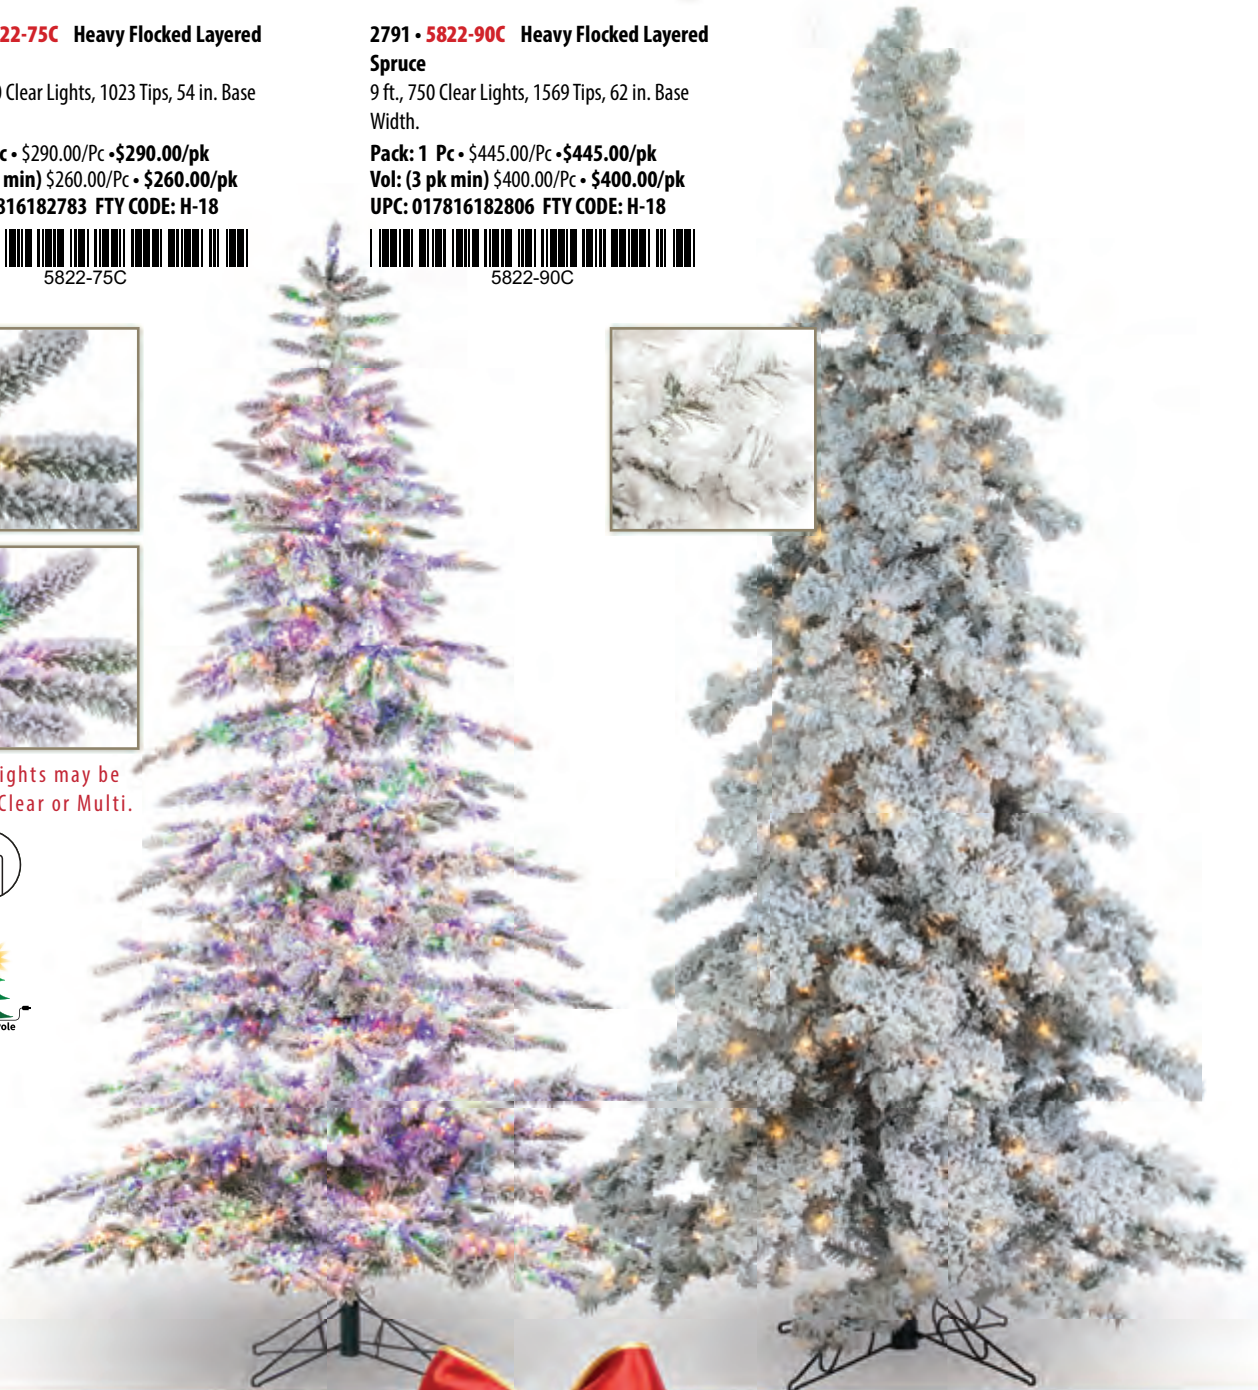

Flocked Trees

2787 • 5882-65CMLEDML Flocked Mountain Pine

6.5 ft., 1450 3MM LED Micro Lights- Multi-Color/ Clear, 961 Tips, 50 in. Base Width, 8 Function Hand Held Remote and Floor Switch, Instant Glow Power Pole

Pack: 1 Pc • $295.00/Pc • $295.00/pk
Vol: (3 pk min) $263.00/Pc • $263.00/pk
UPC: 017816379916 FTY CODE: H-18

5882-65CMLEDML

2788 • 5882-75CMLEDML Flocked Mountain Pine

7.5 ft., 1750 3MM LED Micro Lights, 1071 Tips, 57 in. Base Width, 8 Function Hand Held Remote and Floor Switch, Instant Glow Power Pole.

Pack: 1 Pc • $354.00/Pc • $354.00/pk
Vol: (3 pk min) $316.00/Pc • $316.00/pk
UPC: 017816379923 FTY CODE: H-18

5882-75CMLEDML

2789 • 5882-90CMLEDML Flocked Mountain Pine

9 ft., 2650 3MM LED Micro Lights, 1840 Tips, 61 in. Base Width, 8 Function Hand Held Remote and Floor Switch, Instant Glow Power Pole

Pack: 1 Pc • $516.00/Pc • $516.00/pk
Vol: (3 pk min) $460.00/Pc • $460.00/pk
UPC: 017816379930 FTY CODE: H-18

5882-90CMLEDML

2790 • 5822-75C Heavy Flocked Layered Spruce

7.5 ft., 550 Clear Lights, 1023 Tips, 54 in. Base Width.

Pack: 1 Pc • $290.00/Pc • $290.00/pk
Vol: (3 pk min) $260.00/Pc • $260.00/pk
UPC: 017816182783 FTY CODE: H-18

5822-75C

2791 • 5822-90C Heavy Flocked Layered Spruce

9 ft., 750 Clear Lights, 1569 Tips, 62 in. Base Width.

Pack: 1 Pc • $445.00/Pc • $445.00/pk
Vol: (3 pk min) $400.00/Pc • $400.00/pk
UPC: 017816182806 FTY CODE: H-18

5822-90C

Micro lights may be either Clear or Multi.