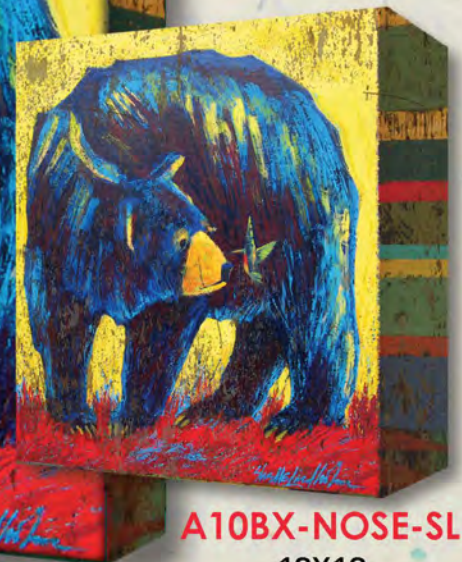

**A2BX-AURO-SL**  
18X26  
AURORA

**A3BX-BLUB-SL**  
26X37.5  
TIMBER / BLUE BEAR

**A2BX-BLUB-SL**  
18X26  
TIMBER/BLUE BEAR

Our Box Art is made from aluminum with 3" sides that are folded and riveted. They can be showcased indoors or outdoors!

**A3BX-YOGO-SL**  
26X37.5  
YOGO

**A2BX-YOGO-SL**  
18X26  
YOGO

**A3BX-BLAZ-SL**  
26X37.5  
BLAZE

**A2BX-BLAZ-SL**  
18X26  
BLAZE

**A13BX-NOSE-SL** NOSEY NEIGHBOR  
38X38

**A10BX-NOSE-SL**  
18X18  
NOSEY NEIGHBOR