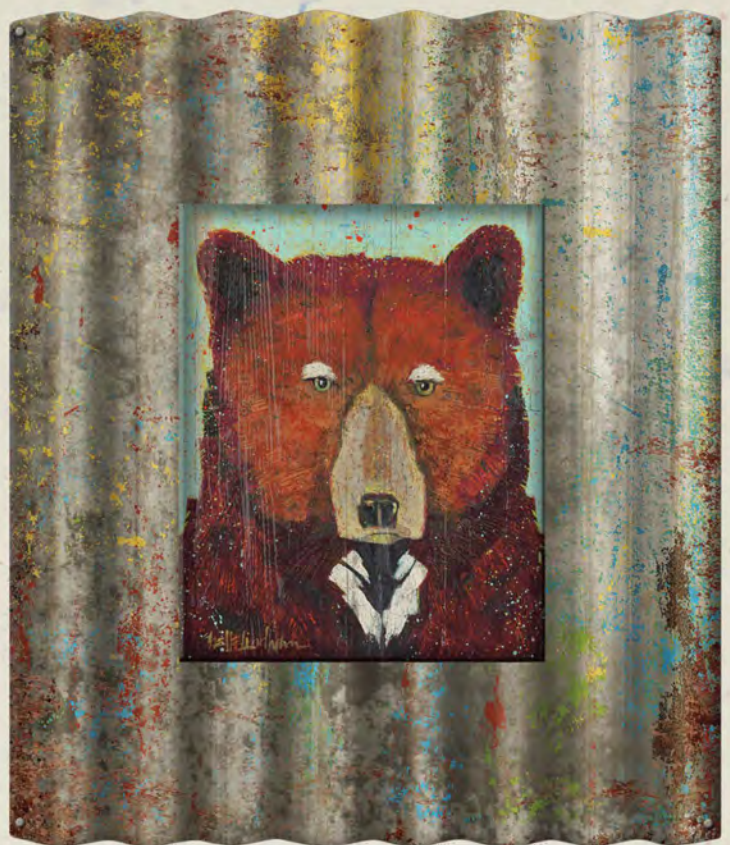

A20-CORF7-BRAV-SL

29X37.5

FRAMED BRAVEHEART