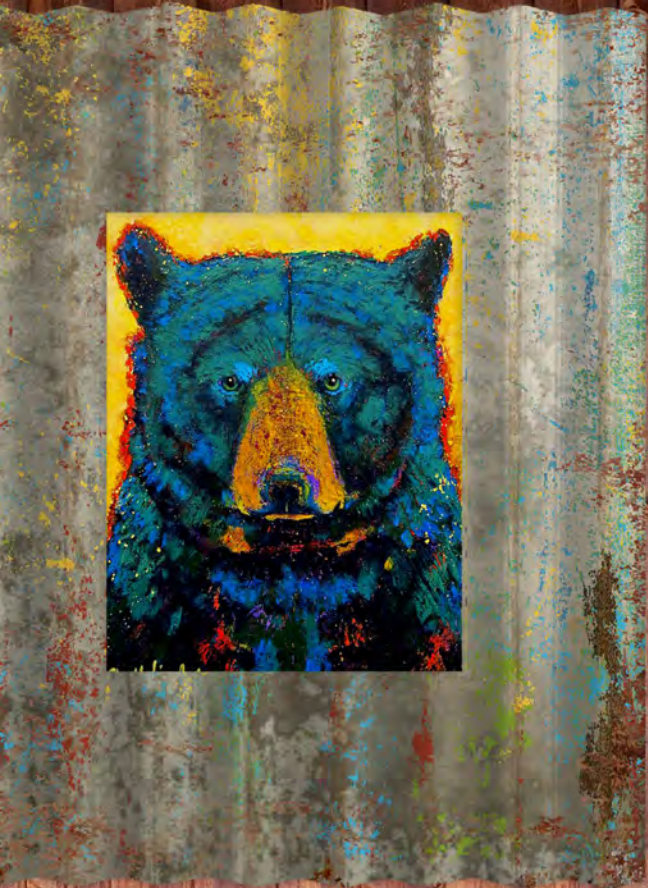

CONTEMPORARY WILDLIFE ARTIST

*Snelle Lindholm*

SHELLE LINDHOLM

MEISSENBURG  DESIGNS

Please note that catalog colors may not be precise representations of actual product colors due to variation in printing process, inks and substrate.

# Shelle Lindholm

Inspired by the colors gleaned from outside her Montana studio, Shelle layers her original acrylics with wax and excavates the layers by scraping and sanding. Her animal forms are exaggerated and embellished creating an innocence unequalled by any contemporary artist.