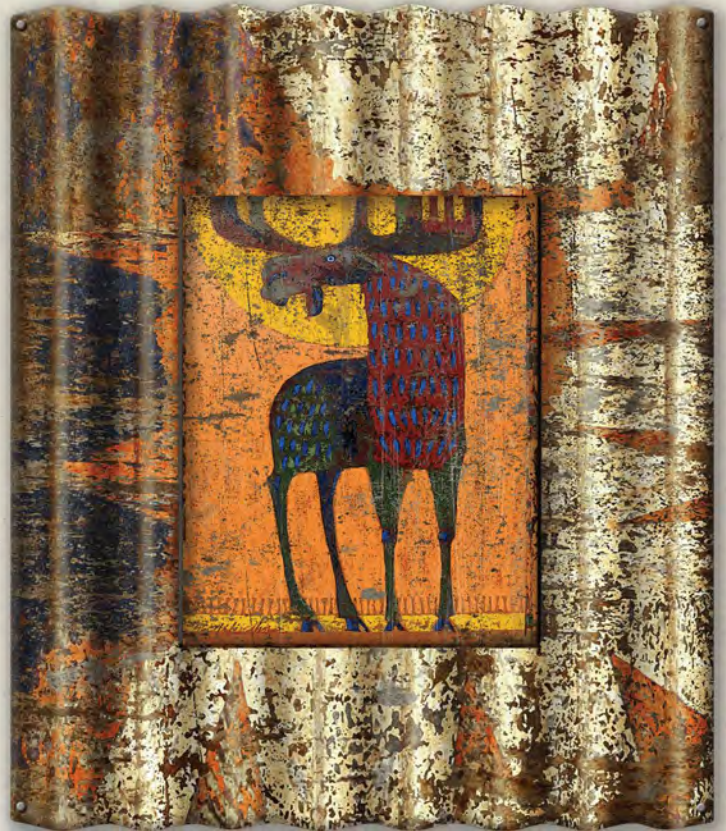

**A20CORF1-FLORA-W7-SL**

29X37.5

**FRAMED FLORA/LITTLE DEER**

**A20CORF4-KING-W7-SL**

29X37.5

**FRAMED KING OF THE MOUNTAIN**

**A20CORF6-SUNN-W7-SL**

29X37.5

**FRAMED SUNNY BOY**

**A2BX-MOON-SL**

18X26

**MOON STRUCK**

**A2BX-KING-SL**

18X26

**KING OF THE MOUNTAIN**

**A2BX-REDB-SL**