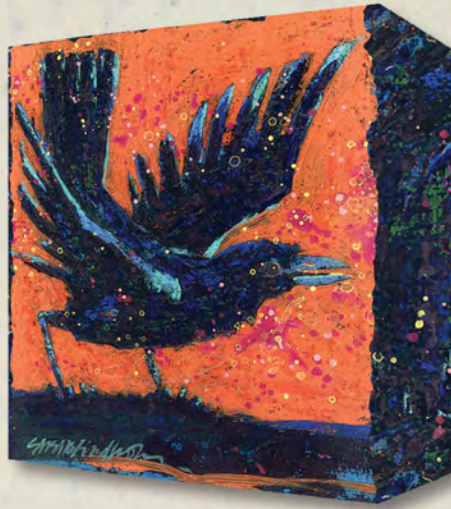

18X26

**GRASSLANDERS**

**A2BX-BLUE-SL**

18X26

**BLUE BIRDS IN LILACS**

Our Box Art is made from aluminum with 3" sides that are folded and riveted. They can be showcased indoors or outdoors!

**A10BX-CARD-SL**

18X18

**CARDINALS**

**A10BX-JAYS-SL**

18X18

**BLUE JAYS**

**A10BX-LAUGHL-SL**  
18X18  
LAUGHING LOON

**A10BX-DREA-SL**  
18X18  
DREAM CATCHER

**A10BX-HOP-SL**  
18X18  
HOP TO IT

**A5BX-LOOND-SL**  
16.5X42  
LOON DANCE

**A5BX-LONEL-SL**  
16.5X42  
LONE LOON

**A5BX-FLYB-SL**  
16.5X42  
FLY BY NIGHT

**A2BX-EAGL-SL**

18X26  
BALD EAGLE

Our Box Art is made from aluminum with 3" sides that are folded and riveted. They can be showcased indoors or outdoors!