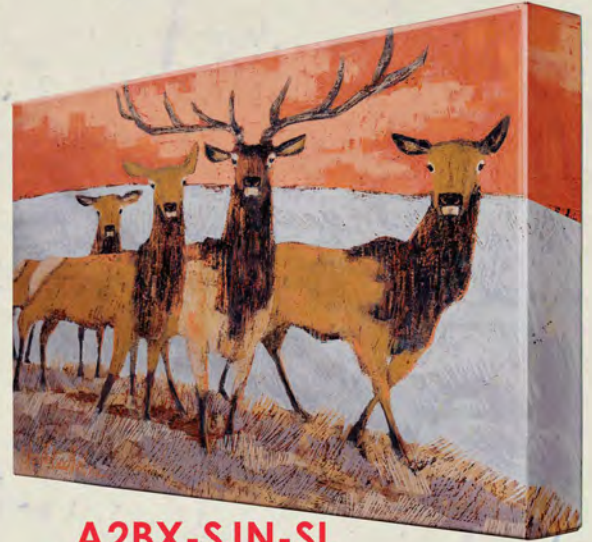

A2BX-SJN-SL
18X26
SOJOURNERS