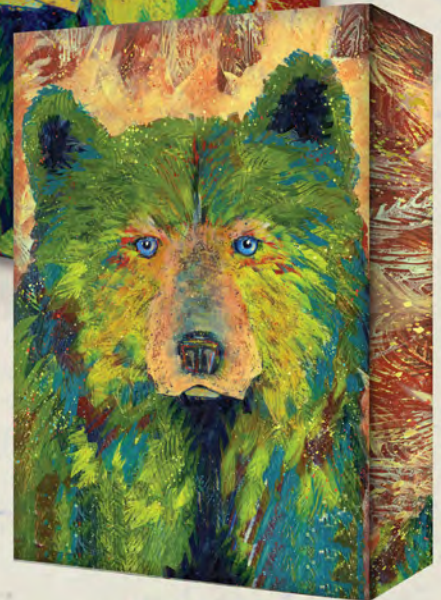

A2BX-FERN-SL
18X26
FERN