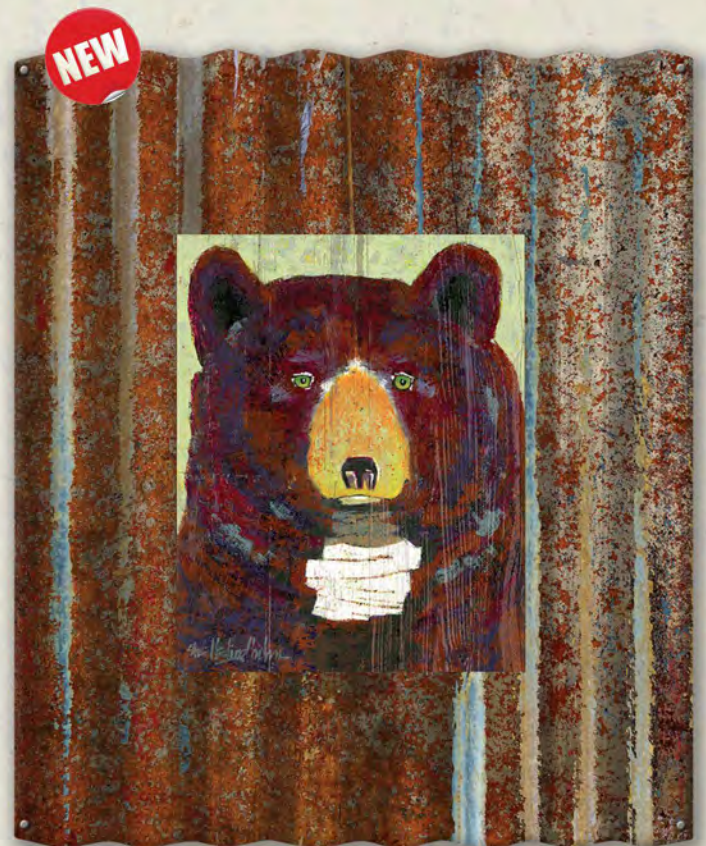

**A2BX-ROCKY-SL**  
18X26  
ROCKY

**W-LG3-BEARS2-SL** 36X82

**W-LG3-BEARS3-SL** 36X82

(11) **W-LG1-BEARS1-SL** 48X65

**W-LG1-BEARS2-SL** 48X65

# Corrugated Frame Art

CORRUGATED METAL FRAME  
ATTACHED TO WOOD ART.

**A20-CORF8-POP-W7-SL**

29X37.5

**FRAMED POPPY**

**A20-CORF8-ROCK-W7-SL**

29X37.5

**FRAMED ROCKY**