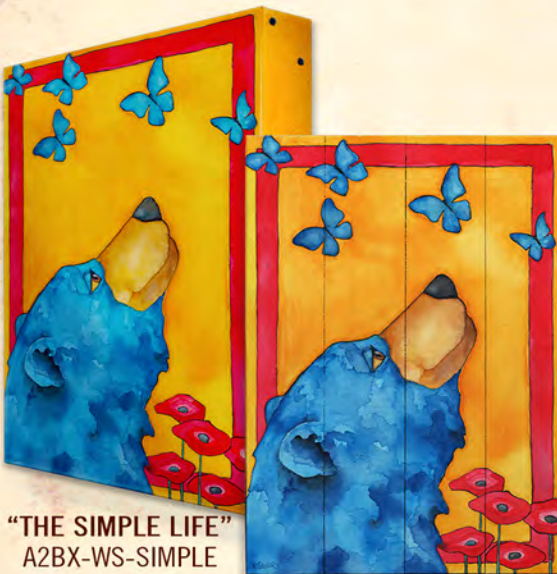

"UNCONDITIONAL LOVE"
WS-UNCO 18X18 28X28

"UNCONDITIONAL LOVE"
A10BX-WS-UNCO 18X18
A13BX-WS-UNCO 38X38

"LIFE IS GOOD"
WS-GOOD 17X23 23X31 28X38

"LIFE IS GOOD"
A2BX-WS-LIFE 18X26
A3BX-WS-LIFE 26X37.5

"SUMMER MORNING"
A10BX-WS-MORN 18X18
A13BX-WS-MORN 38X38

"A SUMMER MORNING"
WS-MORN 18X18 28X28

"THE SIMPLE LIFE"
A2BX-WS-SIMPLE 18X26
A3BX-WS-SIMPLE 26X37.5

"THE SIMPLE LIFE"
WS-SIMPLE 17X23 23X31 28X38

"NOSING AROUND"
WS-NOAR 18X18 28X28

"NOSING AROUND"
A10BX-WS-NOSE 18X18
A13BX-WS-NOSE 38X38