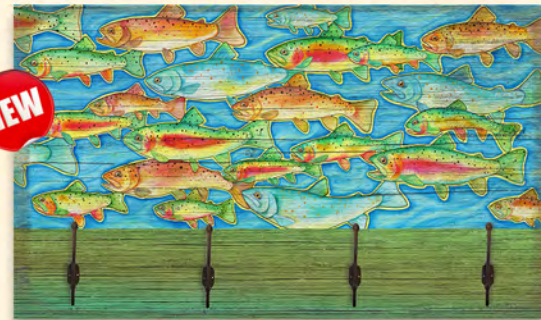

"RUSH HOUR COAT RACK"
CR-WS-RUSH 23X39

0059