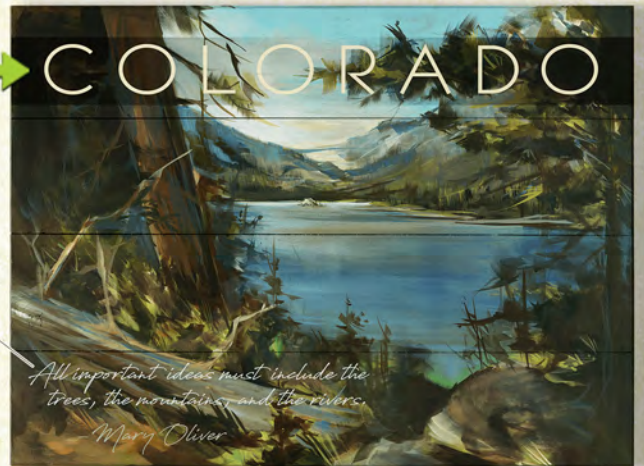

*The clearest way  
into the universe  
is through a  
forest wilderness.*  
-John Muir

Echo Lake

**TROUT-MM**  
18x18 28x28

The best moments happen unexpectedly

**CREEL-MM**  
14x36 17x44

All important ideas must include the trees, the mountains, and the rivers. -Mary Oliver