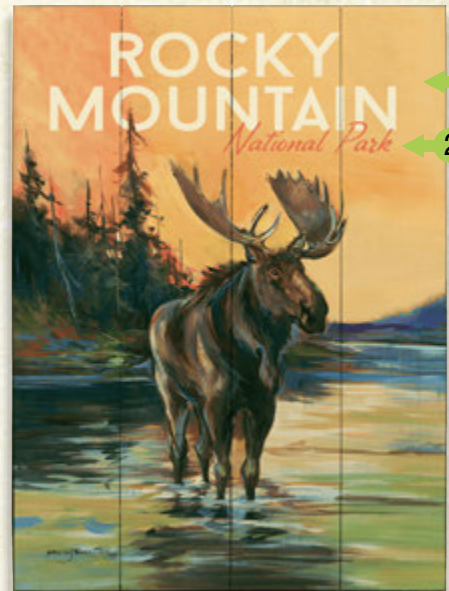

# MARILYNN DWYER MASON

MARILYNN DWYER MASON PAINTINGS OF OUTDOOR ADVENTURES DEPICT THE NOSTALGIA OF THE FIRST HALF OF THE TWENTIETH CENTURY. PAINTING FROM HER OWN VIVID IMAGINATION, MARILYNN CREATES AN ATMOSPHERE THAT COLORFULLY CAPTURES THE BEAUTY OF THE AMERICAN WEST AND RICH SPORTING HERITAGE.

MEISSENBURG DESIGNS NOW REPRODUCES HER ART ON OUR WOOD SLAT BOARDS, BARREL ENDS AND COAT RACKS.

DWYER MASON ART

0593 / 0045 / 0527

**MAMA-MM**  
17x23 23x31 28x38

0593 / 0045 / 0527

**YM-MM**  
17x23 23x31 28x38