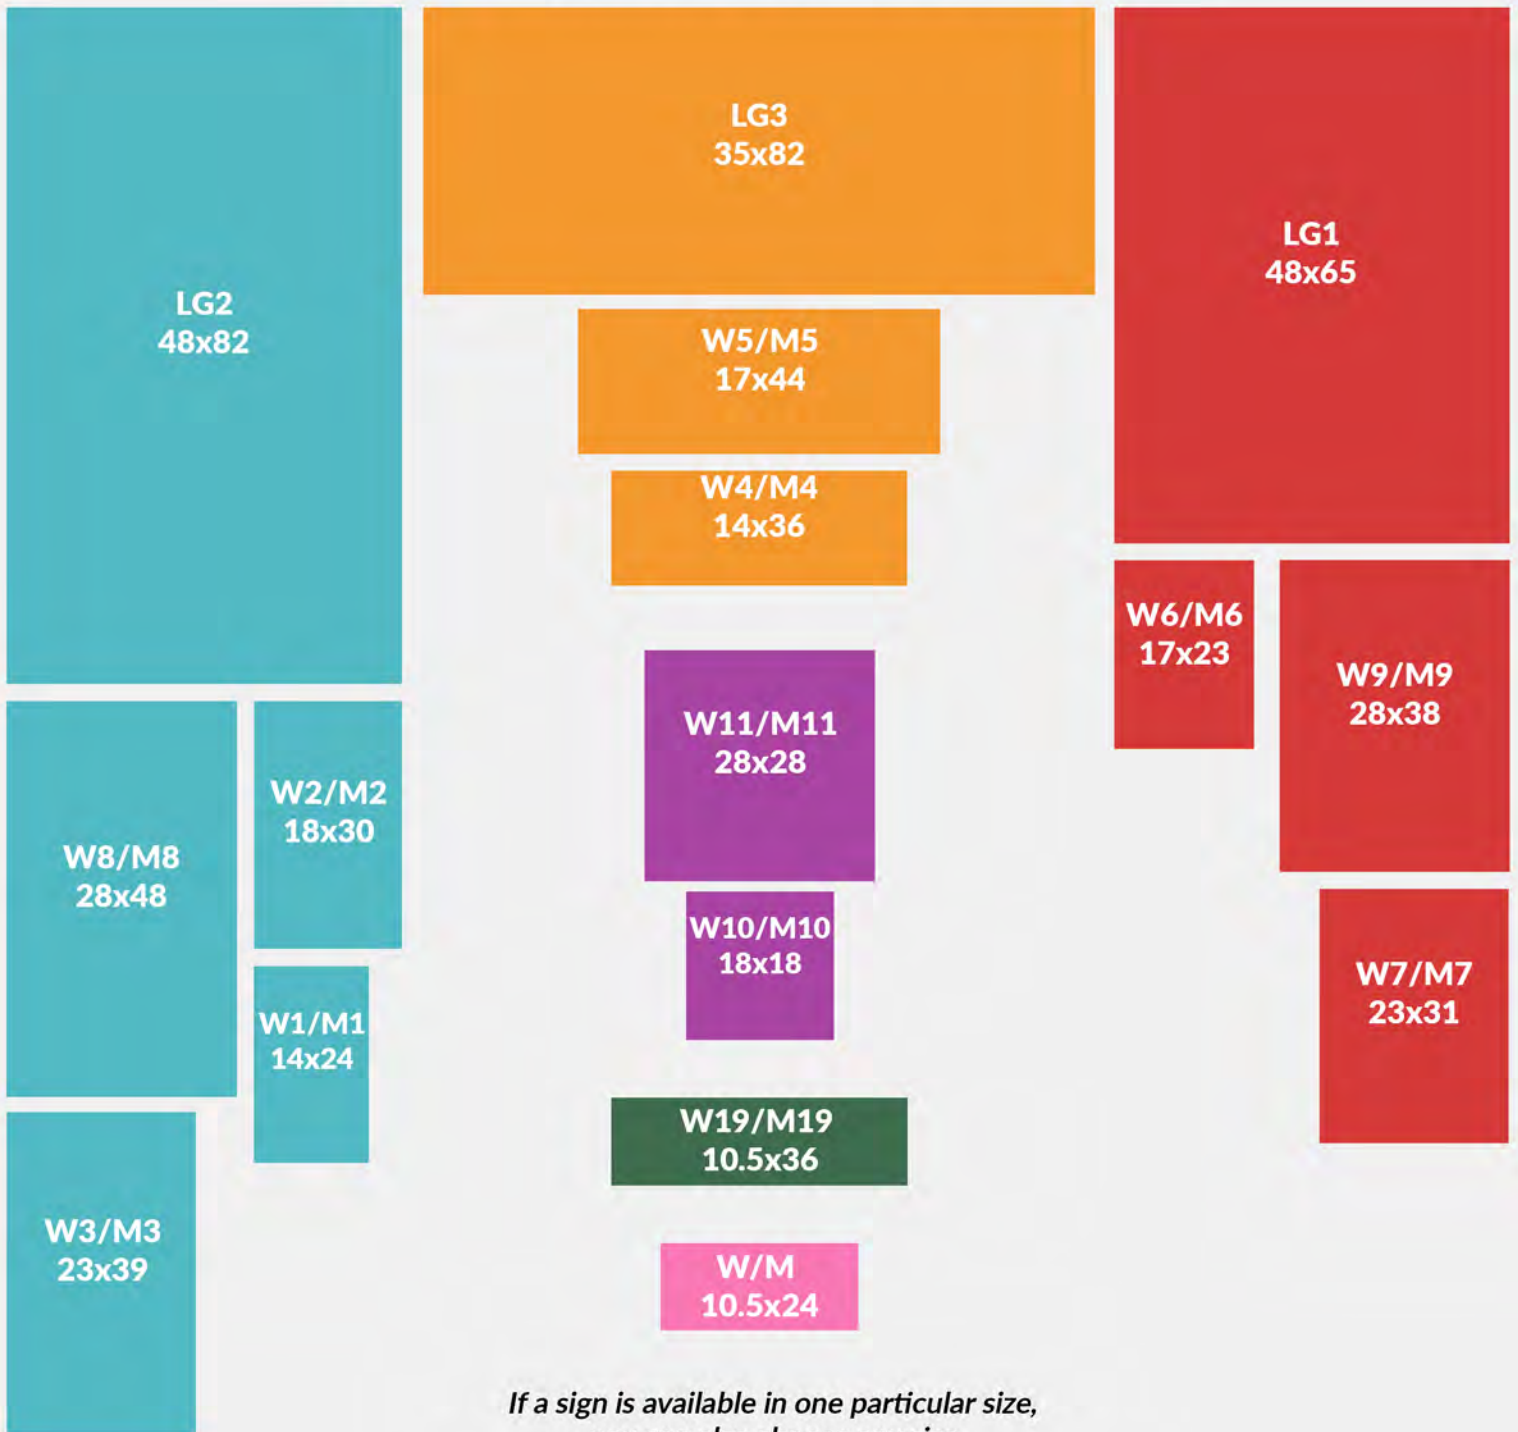

# BASIC SIZES

Specify with Wood (W) or Metal (M) with every size.

*If a sign is available in one particular size, you can also choose any size in that color group.*

6 FT