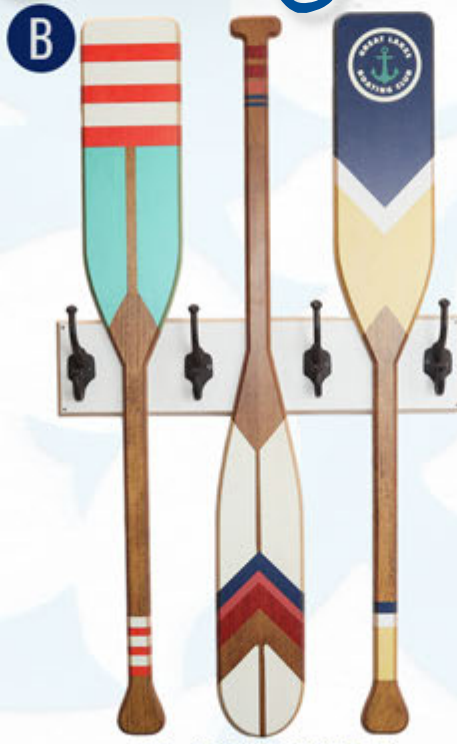

# Coat Racks

**CR-OARX3-2374-A**  
APPROX 24"X44"  
PRICE CODE 22

**CR-OARX3-2374-B**  
APPROX 24"X44"  
PRICE CODE 22

**CR-OARX3-2374-C**  
APPROX 24"X44"  
PRICE CODE 22

ONE EMBLEM PER COAT RACK

PLEASE SPECIFY GENERIC OR CHOOSE FROM AN EMBLEM BELOW!