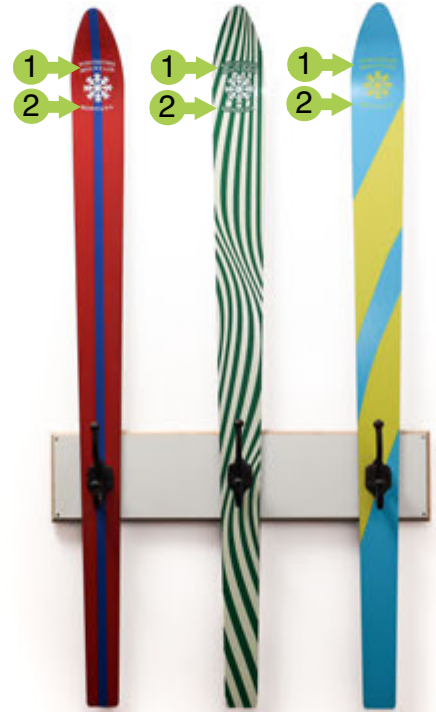

SKI COAT RACKS

SLEEK AND SIMPLE, THESE SKI COAT RACKS MAKE THE SPACE.

CHOOSE FROM 2 GROUPINGS. ALONE OR SIDE-BY-SIDE, THEY ADD A BRIGHT TOUCH TO THE LODGE LOOK.

CR-SKIS3-2373A
25" X 46"
PRICE CODE: 22