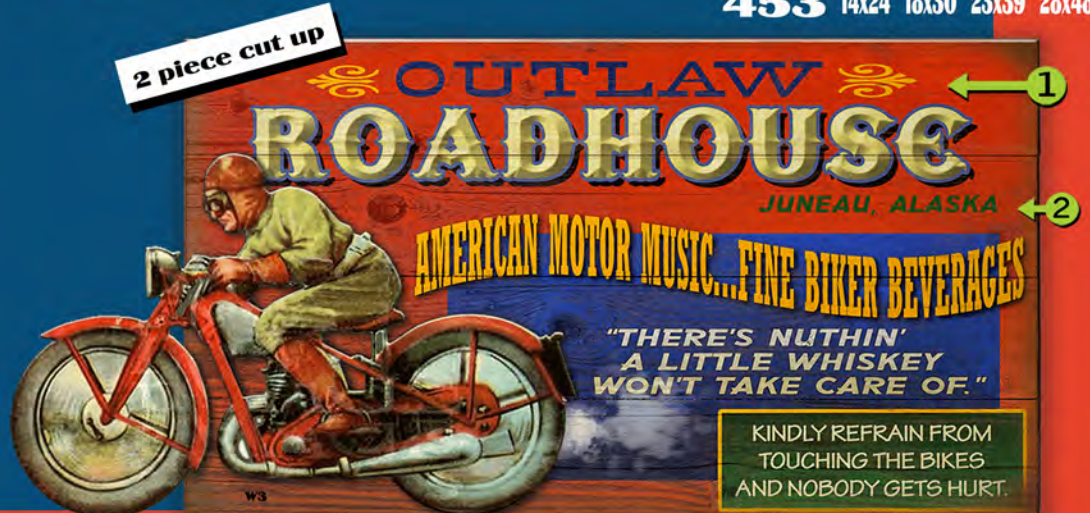

W3-CU05 47x23

W8-CU05 57x28

PRICE CODE 9 & 11