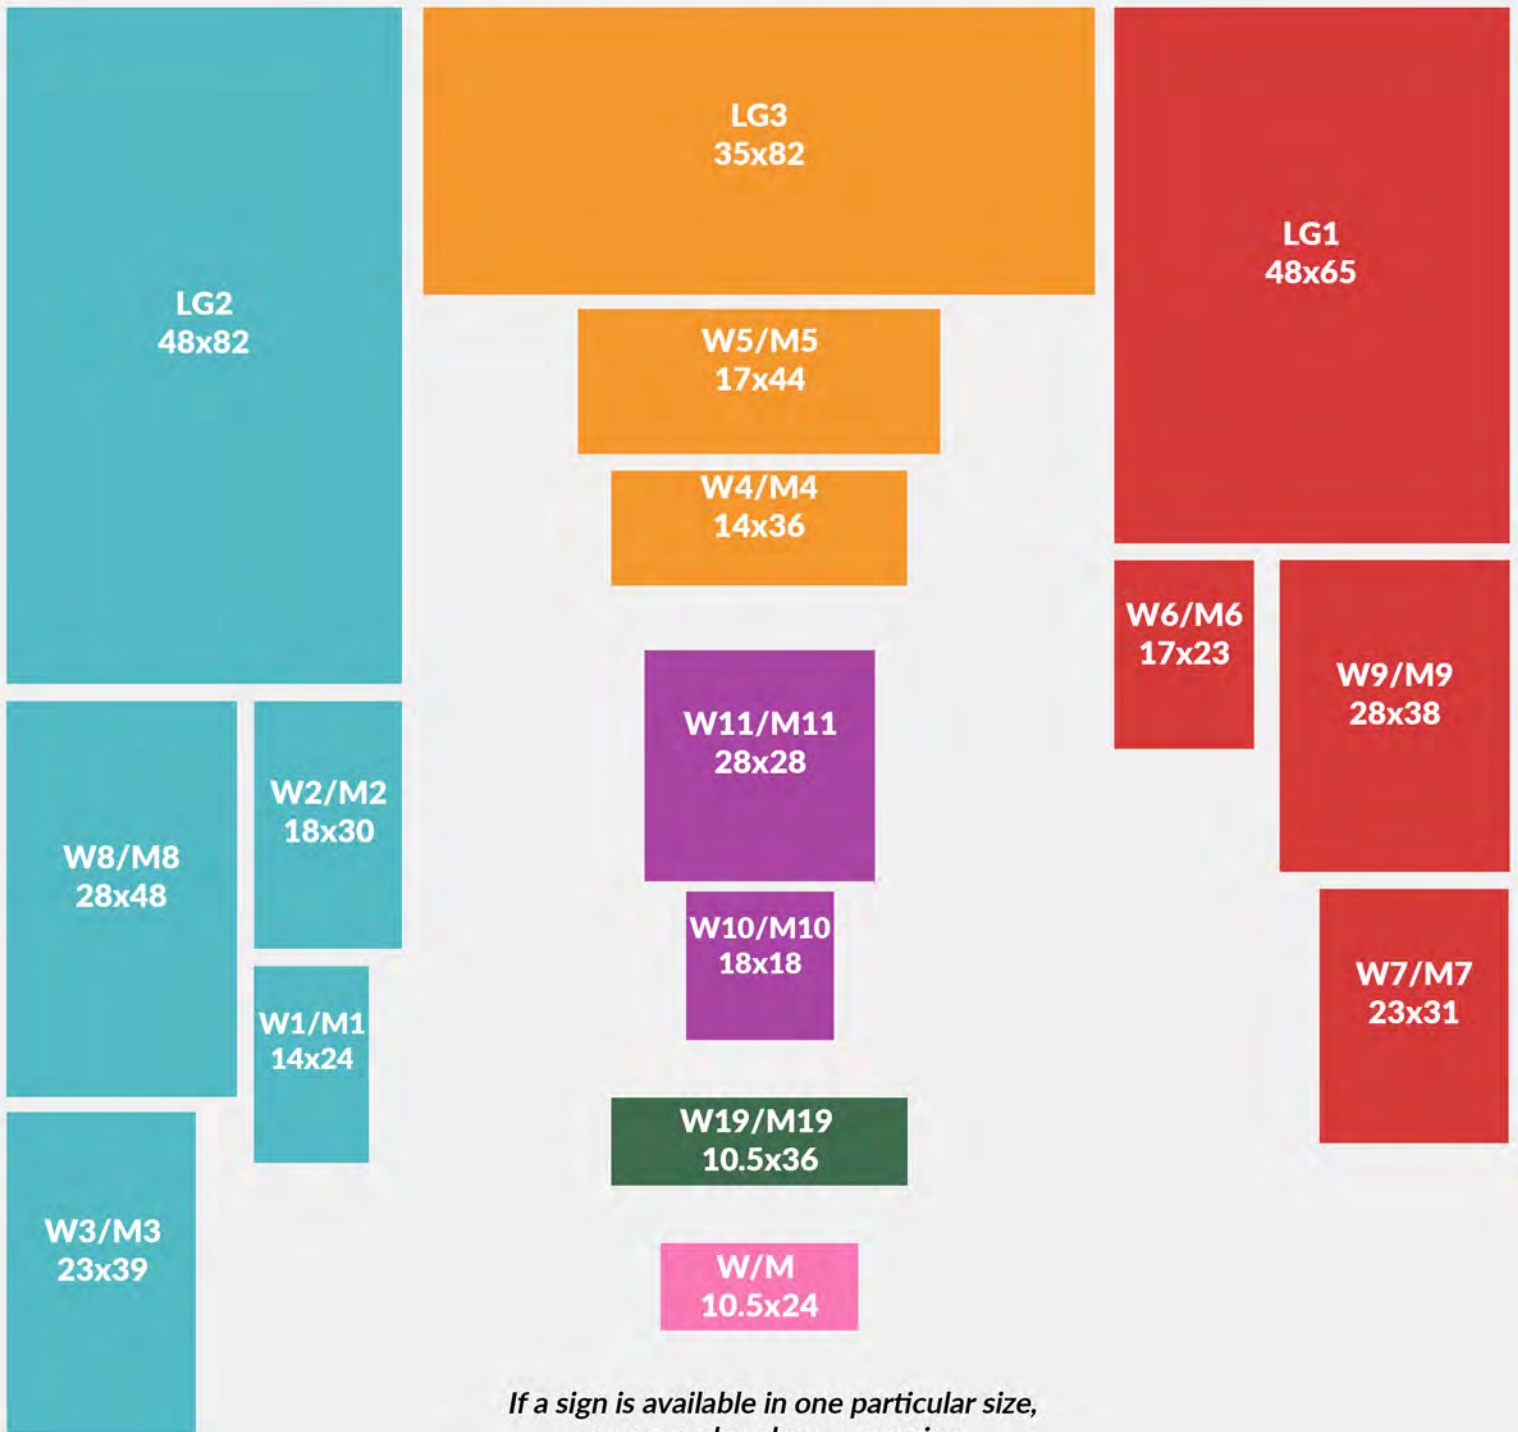

## SURFBOARDS

## BARREL ENDS

THESE TWO  
CAN BE EITHER SIZE

## CORRUGATED METAL

6 FT

# BASIC SIZES

Specify with Wood (W) or Metal (M) with every size.

*If a sign is available in one particular size, you can also choose any size in that color group.*

6 FT