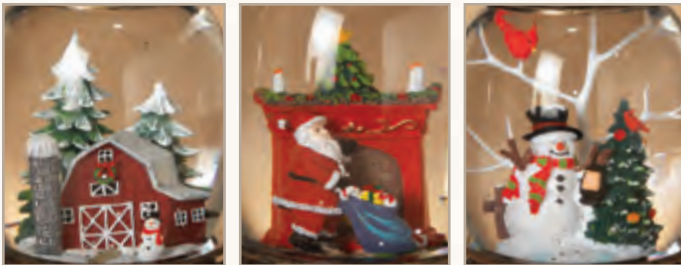

2429040

All Items Sold
Undecorated
Unless Noted
Otherwise

1071

LIGHTS
UP!

holiday themes & décor • HOLIDAY WATER GLOBES

1072-2548210 8"H B/O Lighted Spinning Water Globe Lantern w/ Holiday Design, 3 Asst
Batteries Not Included (3 AA)
Pack: 6 Pc • \$17.25/Pc • **\$103.50/pk**
Vol: (4pk min) \$14.95/Pc • **\$89.70/pk**
UPC: 687293581166