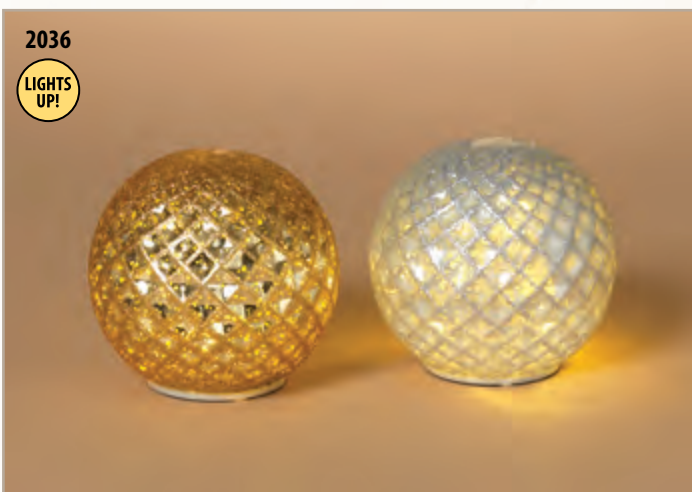

2036

LIGHTS UP!

2034-2744720 6"D B/O Lighted Glass Sphere, 3 Asst Batteries Not Included (3 AAA)
Pack: 3 Pc • $12.45/Pc • **$37.35/pk**
Vol: (4pk min) $11.95/Pc • **$35.85/pk**
UPC: 687293853393

2744720

2035-2544330 10.75"H B/O Lighted Hand Blown Mercury Glass Tree Batteries Not Included (3 AA)
Pack: 1 Pc • $10.45/Pc • **$10.45/pk**
Vol: (6pk min) $9.95/Pc • **$9.95/pk**
UPC: 687293563469

2544330

2036-2744710 5"D B/O Lighted Glass Sphere, 2 Asst Batteries Not Included (3 AAA)
Pack: 4 Pc • $9.95/Pc • **$39.80/pk**
Vol: (2pk min) $8.95/Pc • **$35.80/pk**
UPC: 687293853409

2744710

All Items Sold Undecorated Unless Noted Otherwise