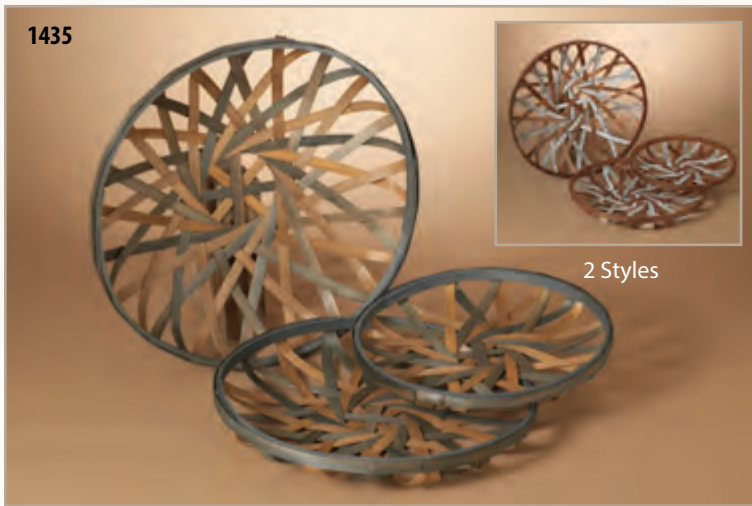

holiday themes & décor • NORDIC LODGE