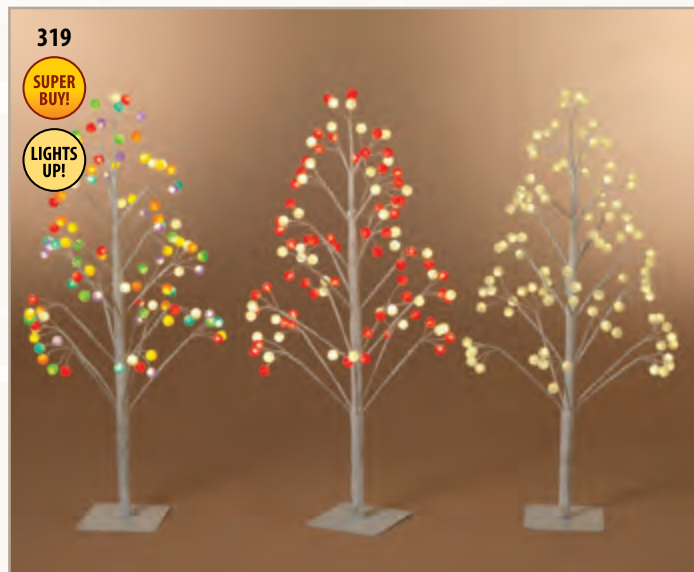

2731660

317-2731650 26"H B/O Lighted Colorful Holiday Candy Tree
Batteries Not Included (3 AA)
Pack: 6 Pc • \$14.95/Pc • \$89.70/pk
Vol: (4pk min) \$13.45/Pc • \$80.70/pk
UPC: 687293834996

2731650

318

LIGHTS UP!