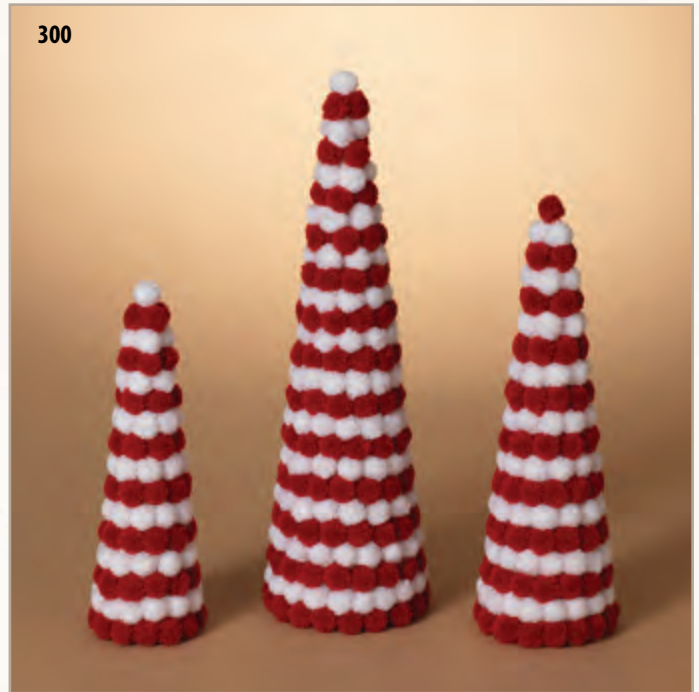

holiday themes & décor • MRS. CLAUS'S KITCHEN

299

300

301

302

299-2549760 S/3 Holiday Clay Dough Peppermint Candy Trees, Lg is 16.5"H
Pack: 1 Set • $42.45/Set • **$42.45/pk**
Vol: (4pk min) $37.25/Set • **$37.25/pk**
UPC: Individual UPCs

2549760

300-2658770 S/3 Holiday Pom Pom Trees, Lg is 18.5"H
Pack: 2 Set • $25.45/Set • **$50.90/pk**
Vol: (6pk min) $22.75/Set • **$45.50/pk**
UPC: Individual UPCs

2658770

301-2659980 52"H Holiday Lollipop Pick, 4 Asst
Pack: 12 Pc • $11.25/Pc • **$135.00/pk**
Vol: (4pk min) $9.95/Pc • **$119.40/pk**
UPC: 687293673458

2659980

302-2659460 S/2 Clay Dough Candy Trees, Lg is 15.5"H
Pack: 1 Set • $23.45/Set • **$23.45/pk**
Vol: (8pk min) $20.45/Set • **$20.45/pk**
UPC: Individual UPCs

2659460