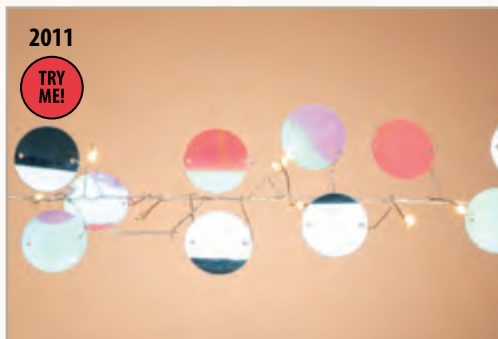

holiday themes & décor • ELEGANT HOLIDAY

2007-2740120 6'L B/O Firecracker Red, White & Silver Micro LED Light Garland w/ 90 WW Lights

Batteries: (3 AA Not Included & 2 LR44 Included)

Pack: 6 Pc • $15.34/Pc • **$92.04/pk**

Vol: (2pk min) $13.00/Pc • **$78.00/pk**

UPC: 687293853874

2740120

2008-2740130 6'L B/O Silver & White Firecracker Micro LED Light Garland w/ 90 WW Lights

Batteries: (3 AA Not Included & 2 LR44 Included)

Pack: 6 Pc • $15.34/Pc • **$92.04/pk**

Vol: (2pk min) $13.00/Pc • **$78.00/pk**

UPC: 687293853881

2740130

2009-2740140 6'L B/O Gold Firecracker Micro LED Light Garland w/ 90 WW Lights

Batteries: (3 AA Not Included & 2 LR44 Included)

Pack: 6 Pc • $15.34/Pc • **$92.04/pk**

Vol: (2pk min) $13.00/Pc • **$78.00/pk**

UPC: 687293853850

2740140

2010-2740160 6'L B/O Blue & Silver Firecracker Micro LED Light Garland w/ 90 WW Lights

Batteries: (3 AA Not Included & 2 LR44 Included)

Pack: 6 Pc • $15.34/Pc • **$92.04/pk**

Vol: (2pk min) $13.00/Pc • **$78.00/pk**

UPC: 687293853836

2740160

2011-2740170 6'L B/O Iridescent Firecracker Micro Led Light Garland w/ 90 WW Lights

Batteries: (3 AA Not Included & 2 LR44 Included)

Pack: 6 Pc • $15.34/Pc • **$92.04/pk**

Vol: (2pk min) $13.00/Pc • **$78.00/pk**

UPC: 687293853843

2740170

2012-2740150 6'L B/O Colorful Firecracker Micro LED Light Garland w/ 90 WW Lights

Batteries: (3 AA Not Included & 2 LR44 Included)

Pack: 6 Pc • $15.34/Pc • **$92.04/pk**

Vol: (2pk min) $13.00/Pc • **$78.00/pk**

UPC: 687293853867

2740150