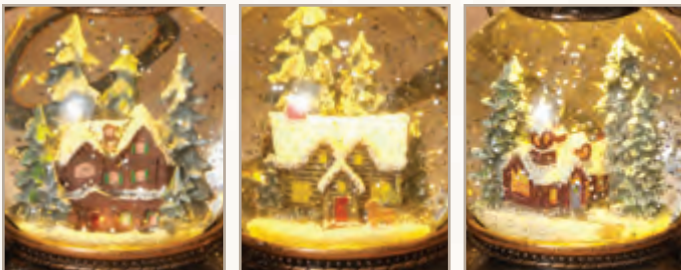

2429040

All Items Sold
Undecorated
Unless Noted
Otherwise

1071

LIGHTS
UP!

holiday themes & décor • HOLIDAY WATER GLOBES

1072-2548210 8"H B/O Lighted Spinning Water Globe Lantern w/ Holiday Design, 3 Asst
Batteries Not Included (3 AA)
Pack: 6 Pc • \$17.25/Pc • **\$103.50/pk**
Vol: (4pk min) \$14.95/Pc • **\$89.70/pk**
UPC: 687293581166