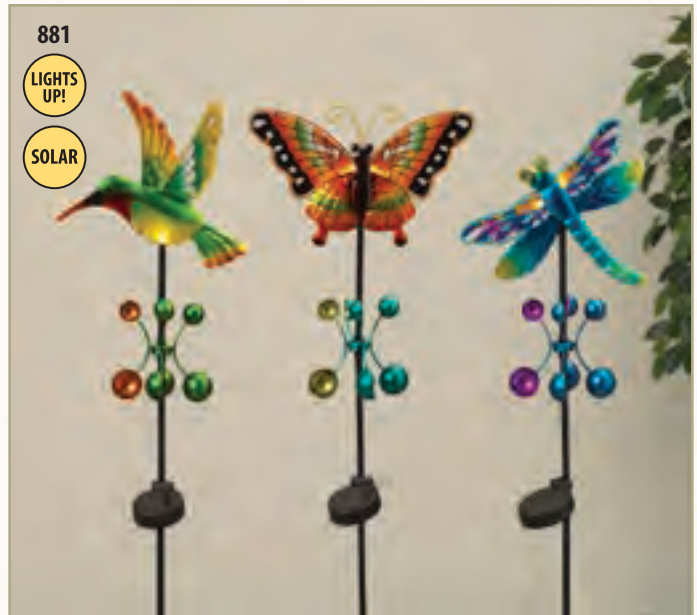

881

LIGHTS UP!

SOLAR