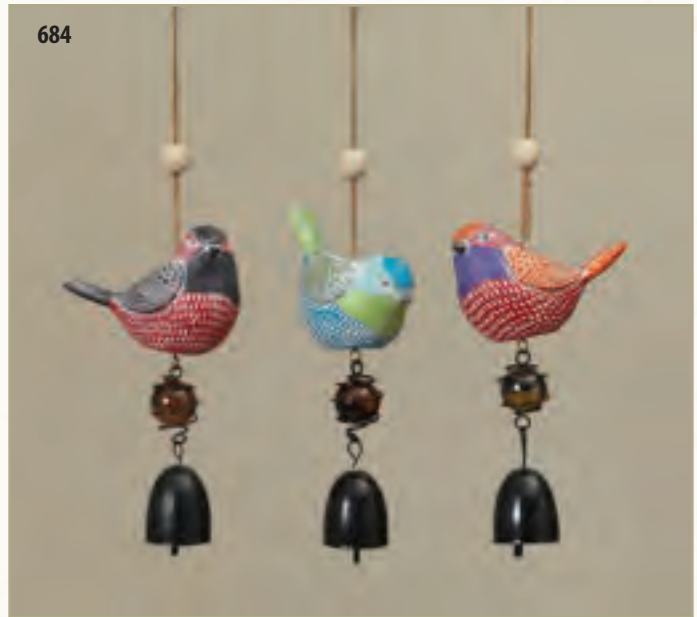

BIRDS

681

682

683

684

685

681-2707250 5"H Resin & Metal Bird w/
Mushroom Hat, 3 Asst

Pack: 12 Pc • $3.75/Pc • $45.00/pk
Vol: (4pk min) $3.25/Pc • $39.00/pk
UPC: 687293788831

2707250

682-2717890 7.87"H Resin Birds on
Mushroom, 2 Asst

Pack: 12 Pc • $6.35/Pc • $76.20/pk
Vol: (4pk min) $5.45/Pc • $65.40/pk
UPC: 687293793750

2717890

683-2717880 5.5"H Resin Birds on
Mushroom, 2 Asst

Pack: 6 Pc • $4.35/Pc • $26.10/pk
Vol: (4pk min) $3.75/Pc • $22.50/pk
UPC: 687293797192

2717880

684-2622320 7.4"H Resin Bird Wind
Chime, 3 Asst

Pack: 6 Pc • $4.35/Pc • $26.10/pk
Vol: (12pk min) $3.75/Pc • $22.50/pk
UPC: 687293656116

2622320

685-2717870 4.3"H Resin Bird on
Mushroom, 3 Asst

Pack: 6 Pc • $2.75/Pc • $16.50/pk
Vol: (6pk min) $2.45/Pc • $14.70/pk
UPC: 687293793705

2717870