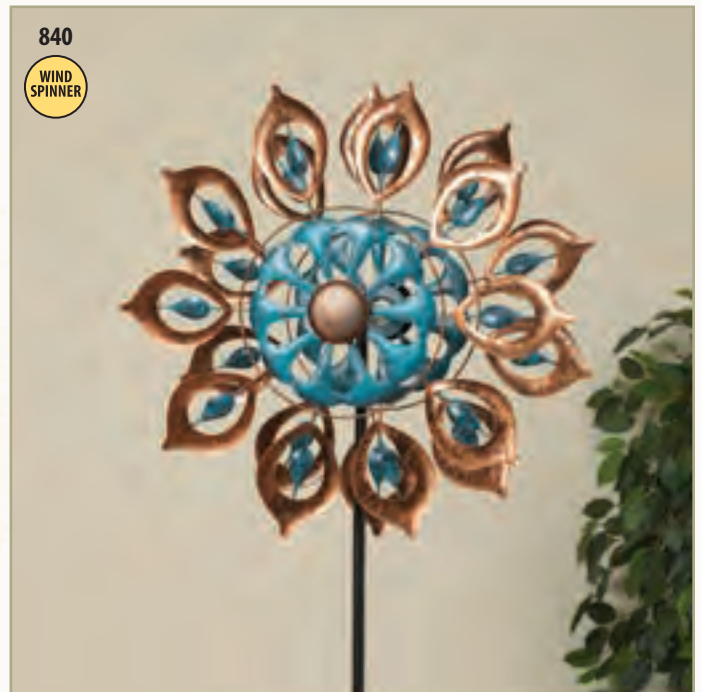

LIGHTS UP!

SOLAR

WIND SPINNER

840

WIND SPINNER

837-2709210 63"H Metal Peacock Wind Spinner Yard Stake, K/D
Pack: 4 Pc • \$19.45/Pc • \$77.80/pk
Vol: (4pk min) \$17.45/Pc • \$69.80/pk
UPC: 687293793064

2709210