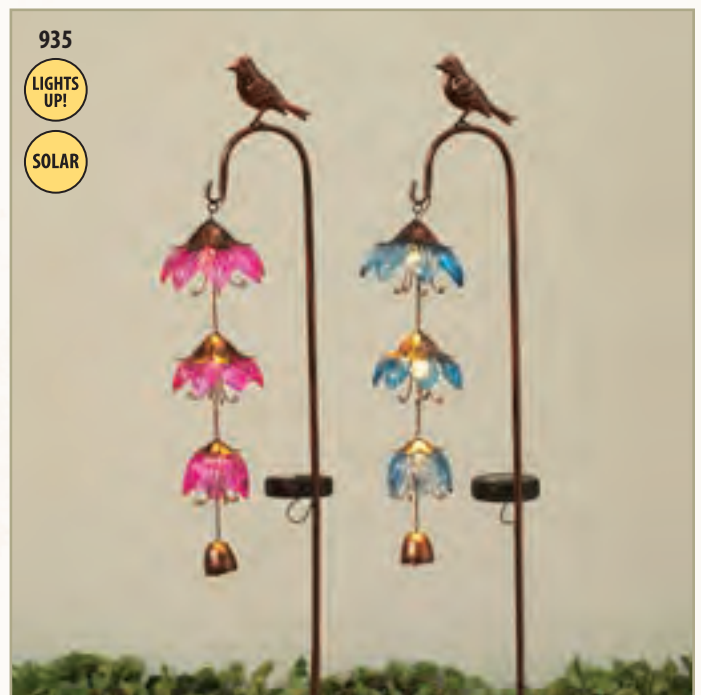

GARDEN SOLAR

932-2715260 27.5"H Solar Lighted Flower Garden Stake, K/D, 3 Asst
Battery Included (1 AAA Ni-Mh)
Pack: 6 Pc • $8.25/Pc • **$49.50/pk**
Vol: (4pk min) $7.45/Pc • **$44.70/pk**
UPC: 687293805163

933-2709810 36"H Solar Lighted Metal & Acrylic Hydrangea Flower Yard Stake, 3 Asst
Battery Included (1 NICD AA 300MAH)
Pack: 6 Pc • $10.95/Pc • **$65.70/pk**
Vol: (4pk min) $9.45/Pc • **$56.70/pk**
UPC: 687293806597

934-2581850 40.75"H Solar Lighted Metal & Glass Flower Yard Stake, 3 Asst
Battery Included (1 AA Ni-Mh)
Pack: 6 Pc • $20.45/Pc • **$122.70/pk**
Vol: (4pk min) $18.45/Pc • **$110.70/pk**
UPC: 687293607255

935-2581870 38"H Solar Lighted Metal & Glass Flower Yard Stake w/ Garden Friend, 2 Asst
Battery Included (1 AA Ni-Mh)
Pack: 2 Pc • $15.45/Pc • **$30.90/pk**
Vol: (4pk min) $13.95/Pc • **$27.90/pk**
UPC: 687293606685