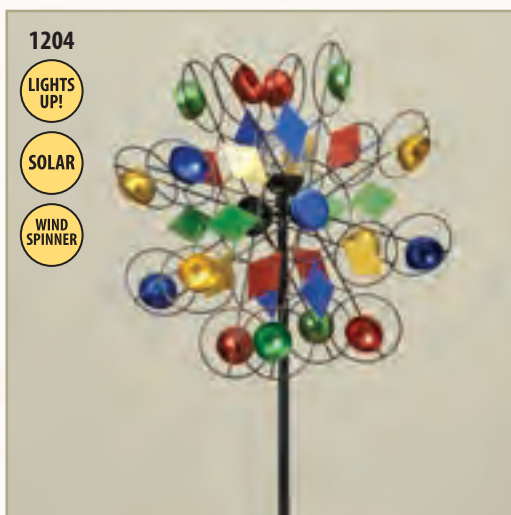

1203-2709480 63"H Metal Wind Spinner Yard Stake, K/D
Pack: 2 Pc • $27.45/Pc • $54.90/pk
Vol: (4pk min) $24.45/Pc • $48.90/pk
UPC: 687293793095

1204-2705980 68.5"H Solar Lighted Metal Wind Spinner Yard Stake, K/D Battery Included (1 AAA)
Pack: 1 Pc • $32.45/Pc • $32.45/pk
Vol: (2pk min) $28.45/Pc • $28.45/pk
UPC: 687293804425