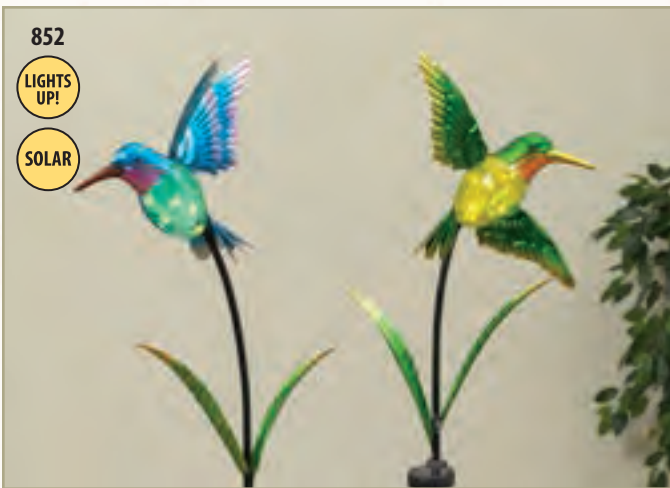

852

LIGHTS UP!

SOLAR