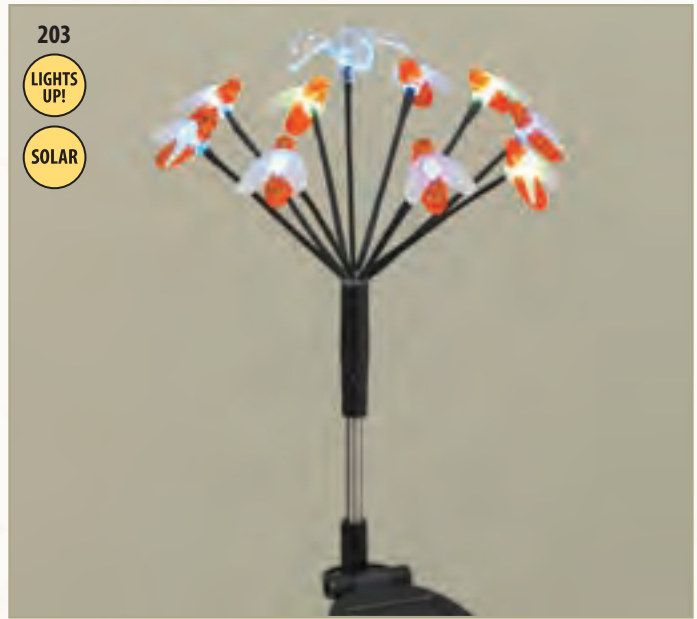

203

LIGHTS UP!

SOLAR