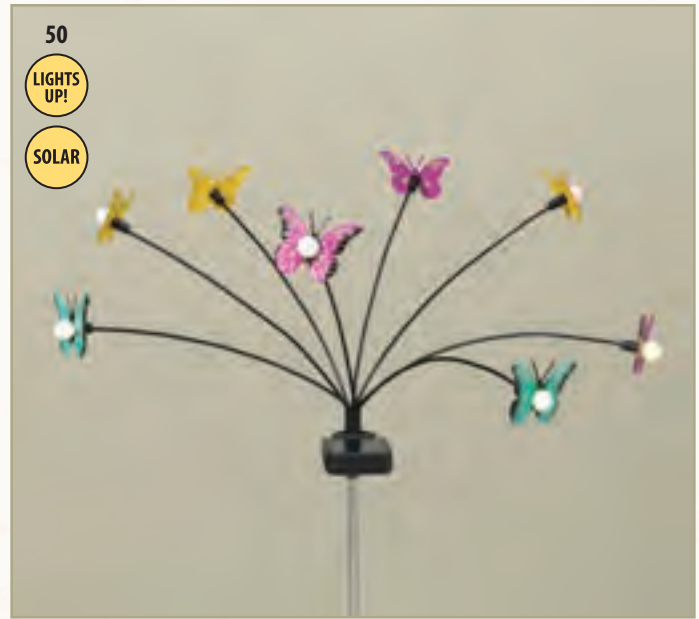

FREE AS A BUTTERFLY

47-2328340 46.9"H Solar Lighted Metal & Fused Glass Butterfly Yard Stake, 4 Asst Battery Included (1 AAA)
Pack: 4 Pc • $11.45/Pc • $45.80/pk
Vol: (2pk min) $9.95/Pc • $39.80/pk
UPC: 687293383791

2328340

48-2622190 36"H Solar Lighted Metal & Glass Butterfly Yard Stake w/ Display, 3 Asst, K/D Battery Included (1 AAA Solar)
Pack: 9 Pc • $9.45/Pc • $85.05/pk
Vol: (4pk min) $8.45/Pc • $76.05/pk
UPC: 687293656437

2622190

49-2124020 29.5"H Metal Butterfly Yard Stake. 4 Asst in White Floor Display Box
Pack: 24 Pc • $4.45/Pc • $106.80/pk
Vol: (2pk min) $3.85/Pc • $92.40/pk
UPC: 687293180741

2124020

50-2720090 27"H Solar Lighted Butterfly Yard Stake Battery Included (1 AA Ni-Mh)
Pack: 8 Pc • $6.95/Pc • $55.60/pk
Vol: (4pk min) $6.25/Pc • $50.00/pk
UPC: 687293766709

2720090

51-2673570 15"H Solar Spinning Butterfly Garden Stake, 4 Asst Battery Not Included (1 AAA)
Pack: 8 Pc • $6.40/Pc • $51.20/pk
Vol: (4pk min) $5.45/Pc • $43.60/pk
UPC: 687293683518

2673570