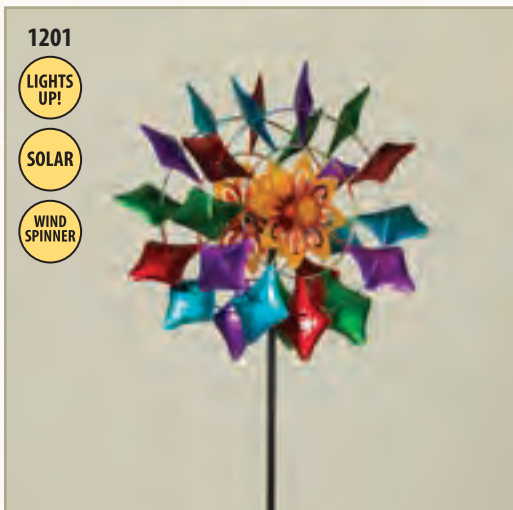

SPINNING IN THE WIND

1201-2711340 63"H Solar Lighted Metal Wind Spinner Yard Stake, K/D Battery Included (1 AAA)
Pack: 2 Pc • $32.45/Pc • $64.90/pk
Vol: (4pk min) $29.25/Pc • $58.50/pk
UPC: 687293804418

1202-2674800 57"H Solar Lighted Metal Wind Spinner Yard Stake, K/D Battery Included (1 AAA)
Pack: 1 Pc • $23.45/Pc • $23.45/pk
Vol: (4pk min) $20.95/Pc • $20.95/pk
UPC: 687293689855