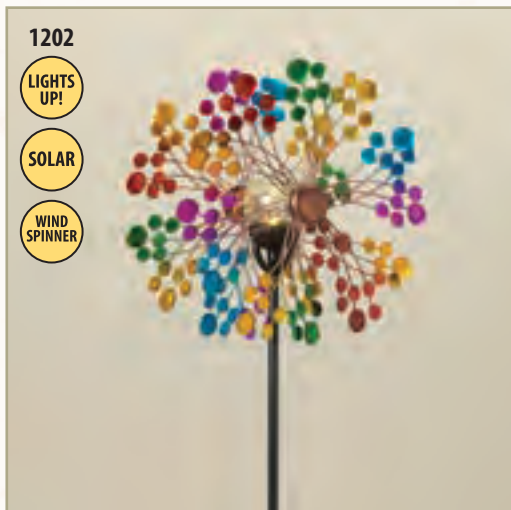

SPINNING IN THE WIND

1201-2711340 63"H Solar Lighted Metal Wind Spinner Yard Stake, K/D Battery Included (1 AAA)
Pack: 2 Pc • $32.45/Pc • $64.90/pk
Vol: (4pk min) $29.25/Pc • $58.50/pk
UPC: 687293804418

1202-2674800 57"H Solar Lighted Metal Wind Spinner Yard Stake, K/D Battery Included (1 AAA)
Pack: 1 Pc • $23.45/Pc • $23.45/pk
Vol: (4pk min) $20.95/Pc • $20.95/pk
UPC: 687293689855