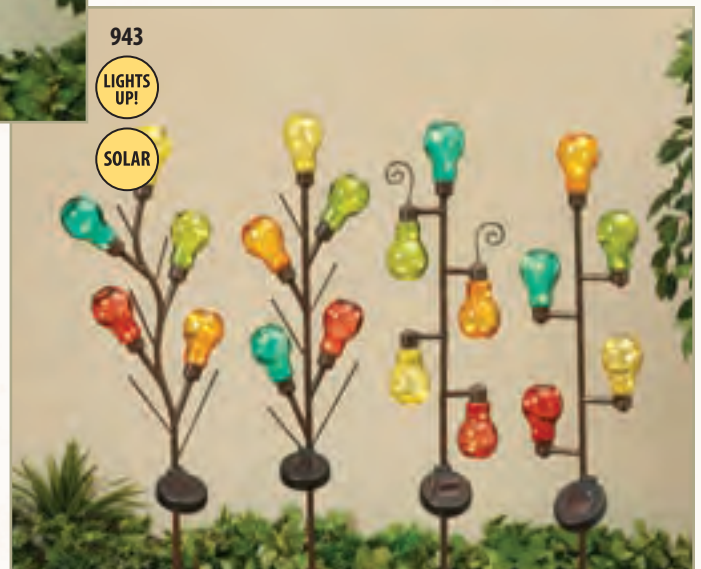

943

LIGHTS UP!

SOLAR

940-2249570 43.2"H Solar Lighted Metal & Glass Bottle Yard Stake, 4 Asst, K/D Battery Included (1 AA Solar)
Pack: 4 Pc • $17.95/Pc • $71.80/pk
Vol: (2pk min) $15.45/Pc • $61.80/pk
UPC: 687293282094

2249570

941-2387270 48"H Solar Lighted Metal Flower w/ Glass Bottles Yard Stake, 3 Asst, K/D Battery Included (1 AA Ni-Mh)
Pack: 3 Pc • $16.45/Pc • $49.35/pk
Vol: (4pk min) $15.25/Pc • $45.75/pk
UPC: 687293456600

2387270

942-2513030 37.8"H Solar Lighted Metal & Glass Bottle Tree Yard Stake, 3 Asst, K/D Battery Included (1 AA Ni-Mh)
Pack: 3 Pc • $16.95/Pc • $50.85/pk
Vol: (3pk min) $14.95/Pc • $44.85/pk
UPC: 687293549258

2513030

943-2387340 42.5"H Solar Lighted Metal and Glass Bulb Yard Stake, 4 Asst, K/D Battery Included (1 AA Ni-Mh)
Pack: 4 Pc • $18.45/Pc • $73.80/pk
Vol: (3pk min) $16.95/Pc • $67.80/pk
UPC: 687293447158

2387340

All Items Sold Undecorated Unless Noted Otherwise