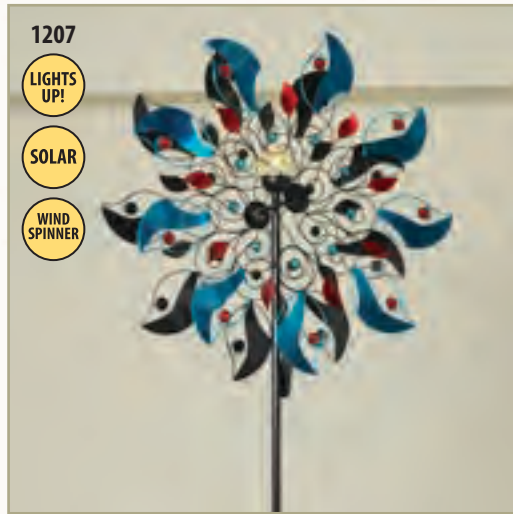

SPINNING IN THE WIND

1207-2704720 84"H Solar Lighted Metal Wind Spinner Yard Stake, K/D Battery Included (1 AAA)
Pack: 1 Pc • $57.45/Pc • $57.45/pk
Vol: (4pk min) $51.25/Pc • $51.25/pk
UPC: 687293759640

2704720

1208-2709380 72"H Solar Lighted Metal Wind Spinner Yard Stake, K/D Battery Included (1 AAA)
Pack: 2 Pc • $37.45/Pc • $74.90/pk
Vol: (4pk min) $32.45/Pc • $64.90/pk
UPC: 687293803664

2709380

1209-2709370 63"H Metal Wind Spinner Yard Stake, K/D
Pack: 1 Pc • $28.45/Pc • $28.45/pk
Vol: (4pk min) $25.45/Pc • $25.45/pk
UPC: 687293793071

2709370

1210-2711350 84"H Solar Lighted Metal Wind Spinner Yard Stake, K/D Battery Included (1 AAA)
Pack: 1 Pc • $37.45/Pc • $37.45/pk
Vol: (4pk min) $32.45/Pc • $32.45/pk
UPC: 687293804555

2711350

1211-2709390 63"H Metal Wind Spinner Yard Stake, K/D
Pack: 2 Pc • $29.45/Pc • $58.90/pk
Vol: (4pk min) $26.45/Pc • $52.90/pk
UPC: 687293793088

2709390

1212-2711320 48"H Solar Lighted Metal Rooster Wind Spinner Yard Stake, K/D Battery Included (1 AAA)
Pack: 4 Pc • $17.45/Pc • $69.80/pk
Vol: (4pk min) $15.45/Pc • $61.80/pk
UPC: 687293804289

2711320

1207

LIGHTS UP!

SOLAR

WIND SPINNER