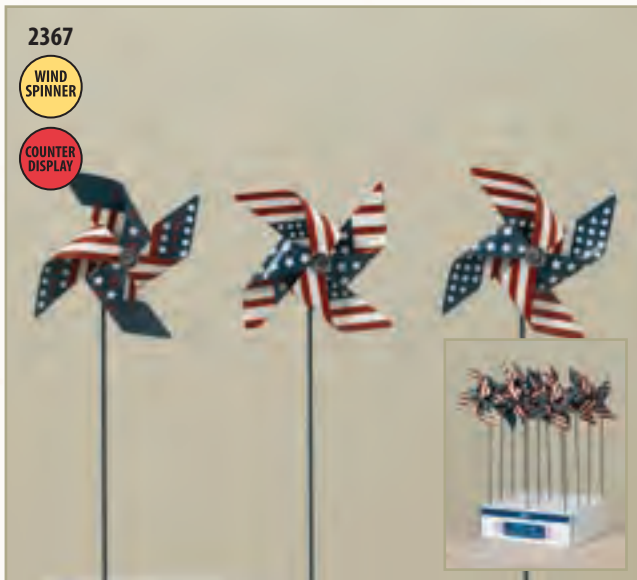

AMERICA THE BEAUTIFUL

2367-2711970 19"H Metal Americana
Wind Spinner Stake, K/D, 3 Asst

Pack: 12 Pc • $4.25/Pc • **$51.00/pk**
Vol: (4pk min) $3.75/Pc • **$45.00/pk**
UPC: 687293799622

2711970