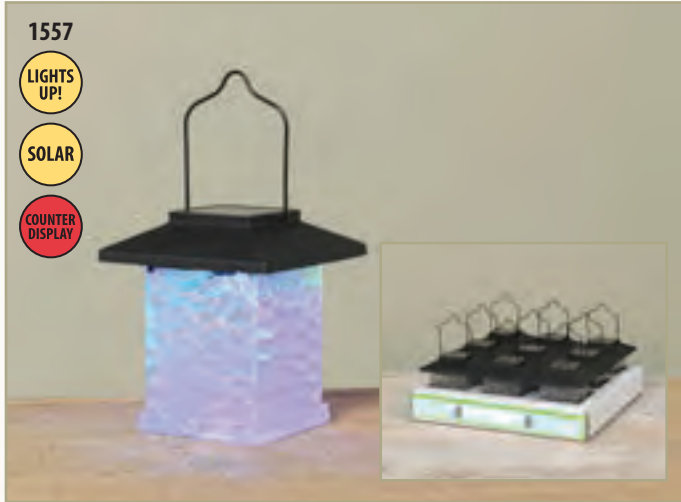

LANTERNS & LUMINARIES

1557

LIGHTS UP!

SOLAR

COUNTER DISPLAY