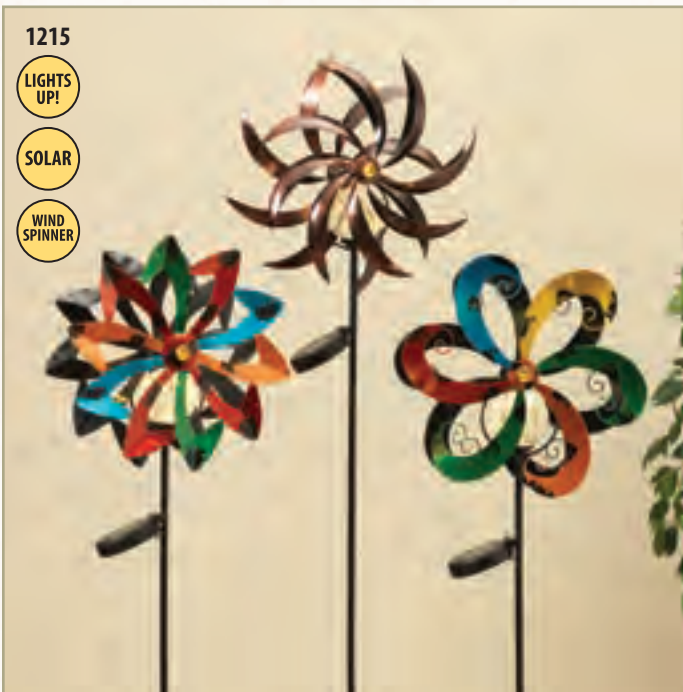

1215

LIGHTS UP!

SOLAR

WIND SPINNER