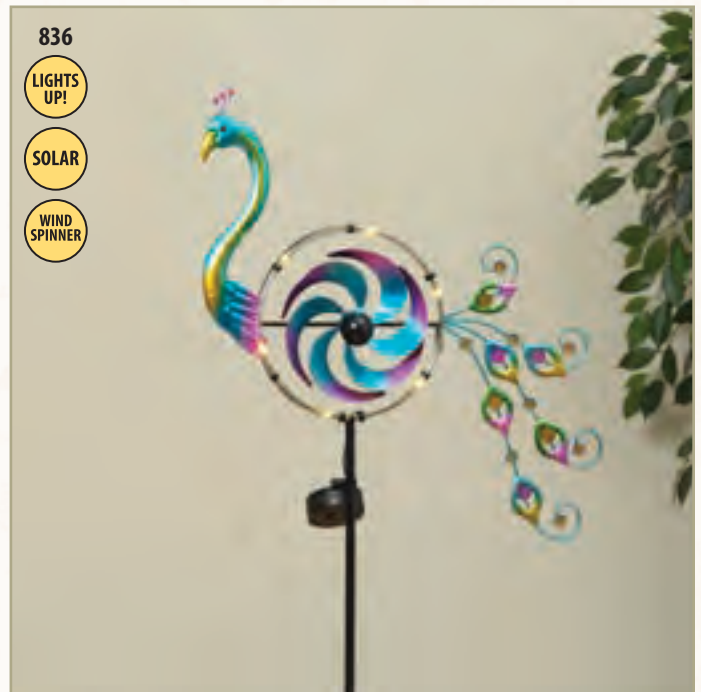

PEACOCKS

833-2705870 42"H Solar Lighted Metal & Glass Peacock Yard Stake, K/D Battery Included (1 AAA)

Pack: 6 Pc • $10.45/Pc • $62.70/pk
Vol: (4pk min) $9.45/Pc • $56.70/pk
UPC: 687293804265

2705870

834-2622180 38"H Metal & Glass Peacock Yard Stake w/ Display Rack, 2 Asst, K/D

Pack: 12 Pc • $6.25/Pc • $75.00/pk
Vol: (4pk min) $5.45/Pc • $65.40/pk
UPC: 687293655775

2622180

835-2670830 36"H Solar Lighted Metal & Glass Peacock Yard Stake, K/D, 2 Asst Battery Included (1 AAA)

Pack: 4 Pc • $10.45/Pc • $41.80/pk
Vol: (4pk min) $9.45/Pc • $37.80/pk
UPC: 687293687912

2670830

836-2711330 63"H Solar Lighted Metal Peacock Wind Spinner Yard Stake, K/D Battery Included (1 AAA)

Pack: 6 Pc • $16.45/Pc • $98.70/pk
Vol: (4pk min) $14.95/Pc • $89.70/pk
UPC: 687293804401

2711330