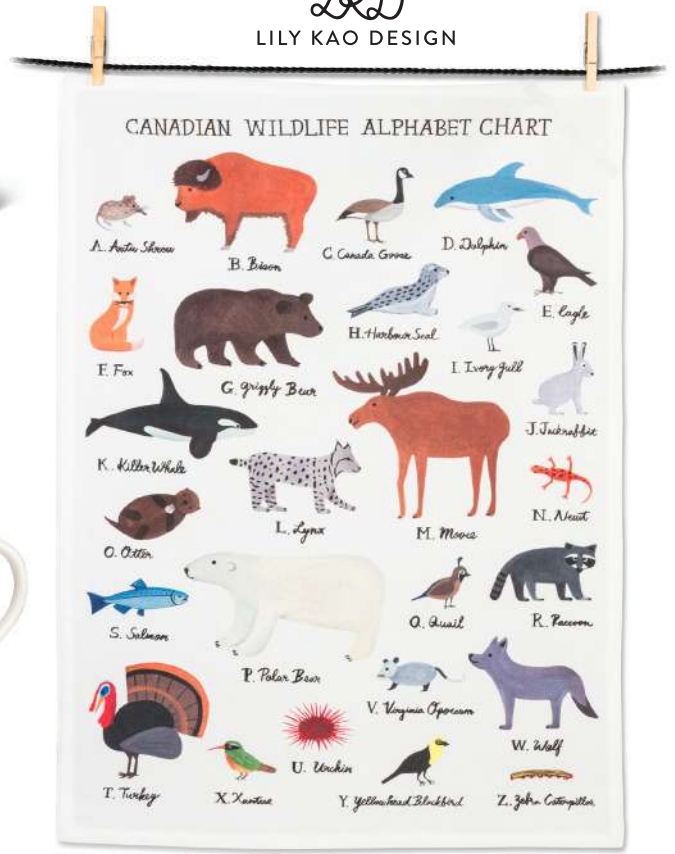

56-KT-LK-02
C01000-U01100 EA
Min 1 20x28"L 216/C
Wildlife Alphabet Kitchen Towel.
White/Multi. Cotton.