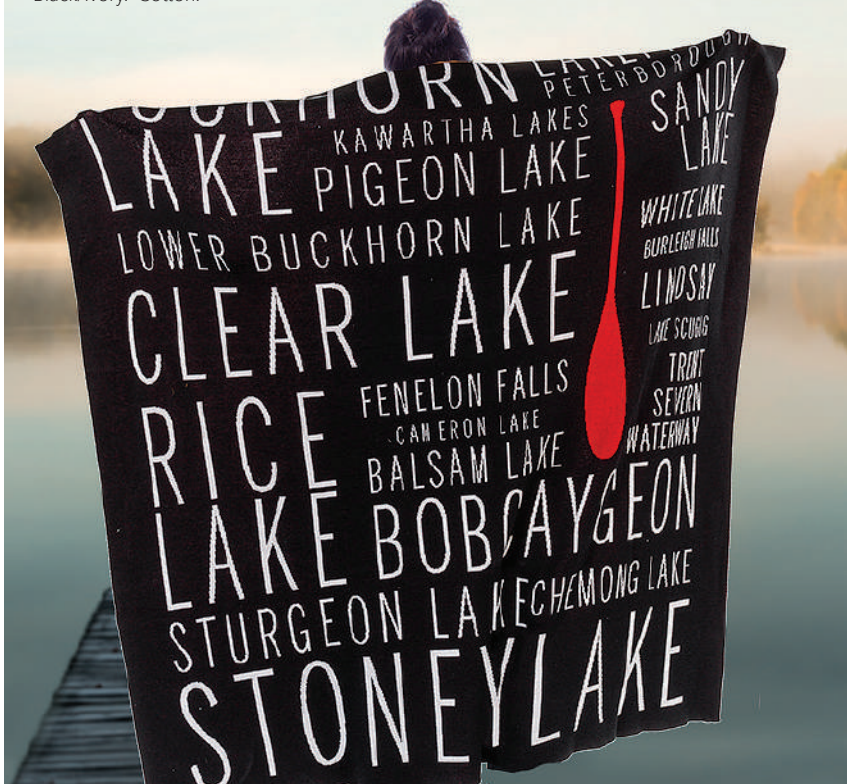

27-IRONAGE-329
C0850-U01150 EA
Min 2 8"L 24/C
Motorcycle Hook.
Black. Cast Iron.