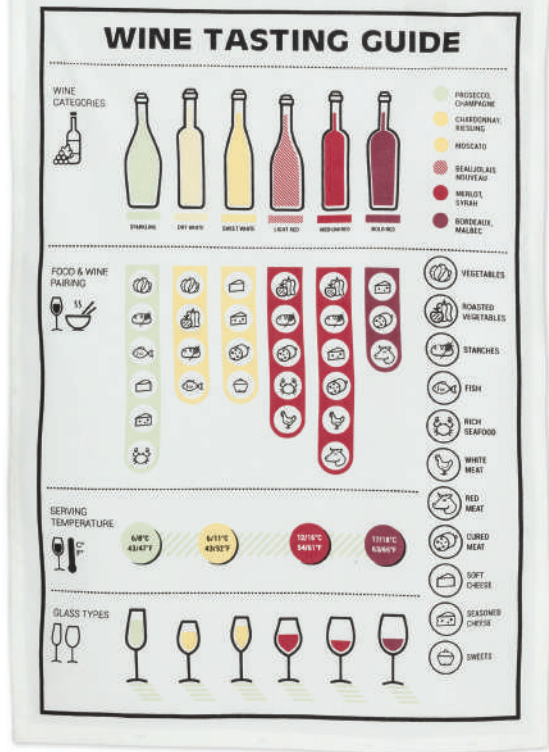

Perfect for
Ice Wine

Optic Ice
Wine Glass