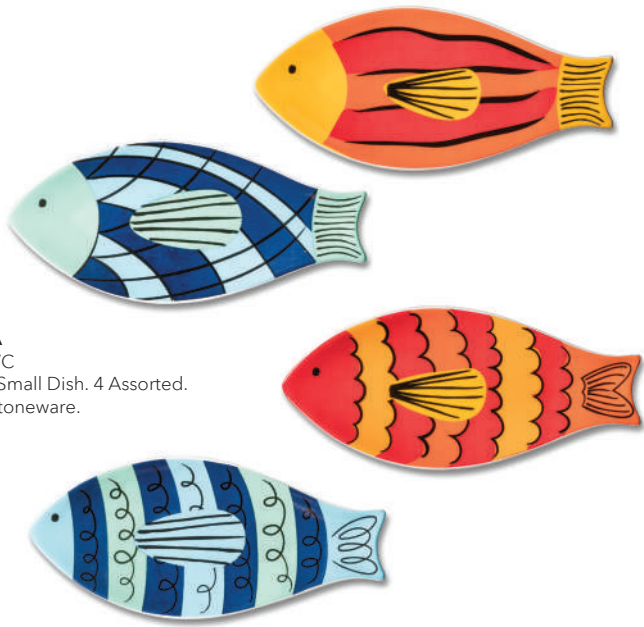

Salt & Pepper Shakers

Whale Shaped Cotton Oven Mitt