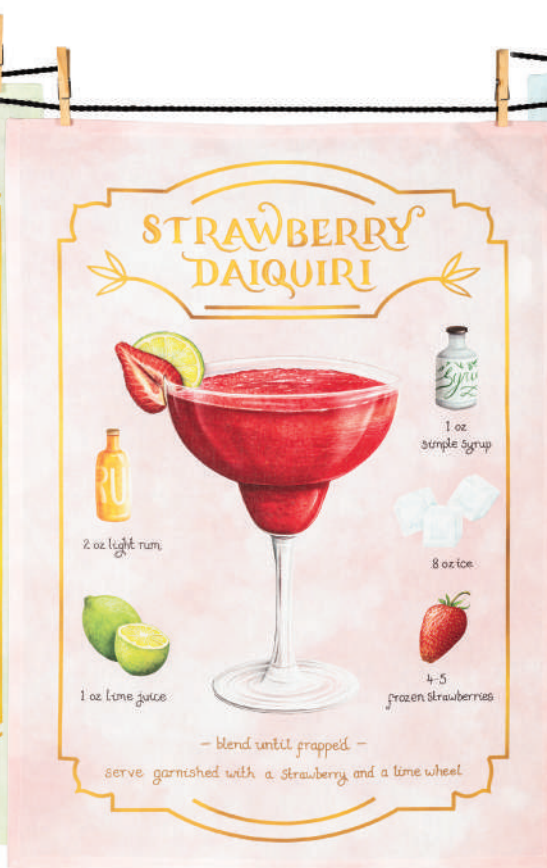

24 56-KT-RD-01
C01000-U01100 EA
Min 1 20x28"L 216/C
Passion Fruit Martini Kitchen Towel.
Light Green. Cotton.

24 56-KT-RD-03
C01000-U01100 EA
Min 1 20x28"L 216/C
Strawberry Daiquiri Kitchen Towel.
Pink. Cotton.

24 56-KT-RD-02
C01000-U01100 EA
Min 1 20x28"L 216/C
Pina Colada Kitchen Towel.
Pale Blue. Cotton.

Optic Pink Glass with Gold Trim

- 24 27-BLUSH-SG
  C0750-U0850 EA
  Min 4 4.75"H (18oz) 16/C
  Optic Stemless Glass with Gold Rim.
  Pink/Gold. Glass.
- 24 27-BLUSH-GOB
  C0750-U0850 EA
  Min 4 8.5"H (14oz) 16/C
  Optic Goblet with Gold Rim.
  Pink/Gold. Glass.
- 24 27-BLUSH-FLUTE
  C0750-U0850 EA
  Min 4 10"H (9oz) 16/C
  Optic Flute with Gold Rim.
  Pink/Gold. Glass.
- 24 27-BLUSH-MART
  C0750-U0850 EA
  Min 4 7.5"H (10oz) 16/C
  Optic Martini with Gold Rim.
  Pink/Gold. Glass.
- 24 27-BLUSH-COCKTAIL
  C0750-U0850 EA
  Min 4 6"H (6oz) 16/C
  Optic Cocktail Glass with Gold Rim.
  Pink/Gold. Glass.

27-CARTIER-SG
C0800-U0850 EA
Min 4 4"H (16oz) 24/C
Wide Band Stemless Goblet.
Clear/Gold. Glass.

27-CARTIER-SF
C0800-U0850 EA
Min 4 6"H (9oz) 24/C
Wide Band Stemless Flute.
Clear/Gold. Glass.