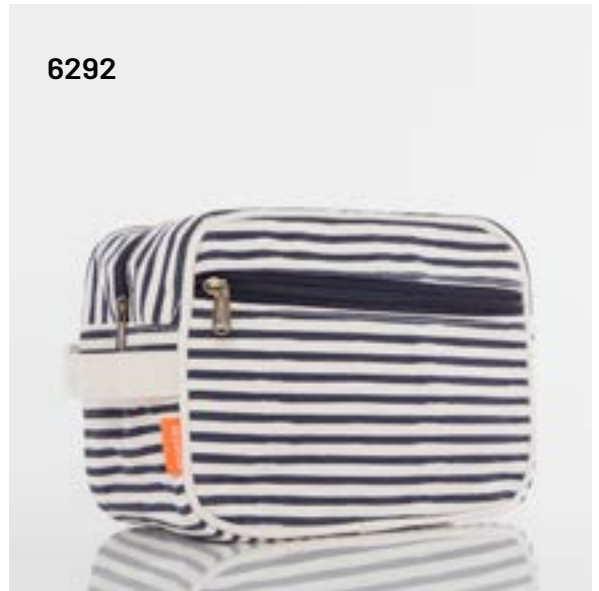

6986

6293

6292

FEATURES

- Top zip closure
- Self-Constructed Canvas Handle
- Cotton interior lining (Modern Camo)
- Satin interior lining (Jute, Stripped)
- Outer zipper compartment

MATERIALS

12 Oz Canvas (Modern Camo)
Jute (Jute)
16 oz Canvas (Stripped)

DIMENSIONS

6.5" H X 9.5" W X 4.5" D

COLOR OPTIONS

Modern Camo

6986 Modern Camo

Jute

6780 Jute

Stripped

6292 Navy

6293 Gray