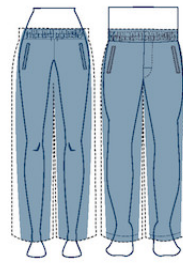

- BW6620
- BM6624
- F20/F24

WAIST
Relaxed

INSEAM

Inner leg length is measured from the top of the inside leg down to the bottom edge of inside leg