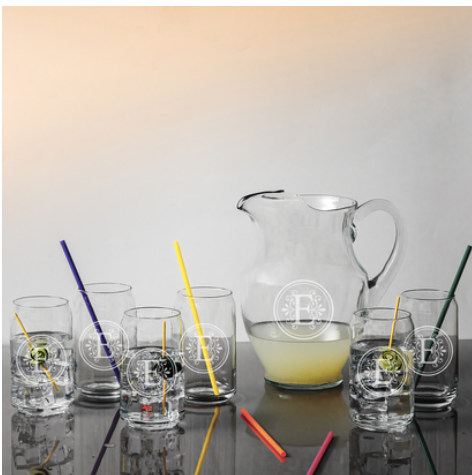

SPECIALTY GIFTS

SelbraeHouse

OWN LABEL BESPOKE PRODUCTS
Personalise our products with your branding

We are delighted to announce we offer an engraving service as part of our business.

Whether you are looking to engrave your business logo, a strapline/promotional message or bespoke imagery we can promise a professional result every time.

DINNERWARE/FOOD SERVICE

BEAUTIFUL ETCHED GLASSWARE

**NO MINIMUMS & LOW
SET UP FEES**

BEAUTIFUL ETCHED GLASSWARE

BEAUTIFUL ETCHED GLASSWARE

SPECIALTY CUSTOMIZED

SPECIALTY CUSTOMIZED