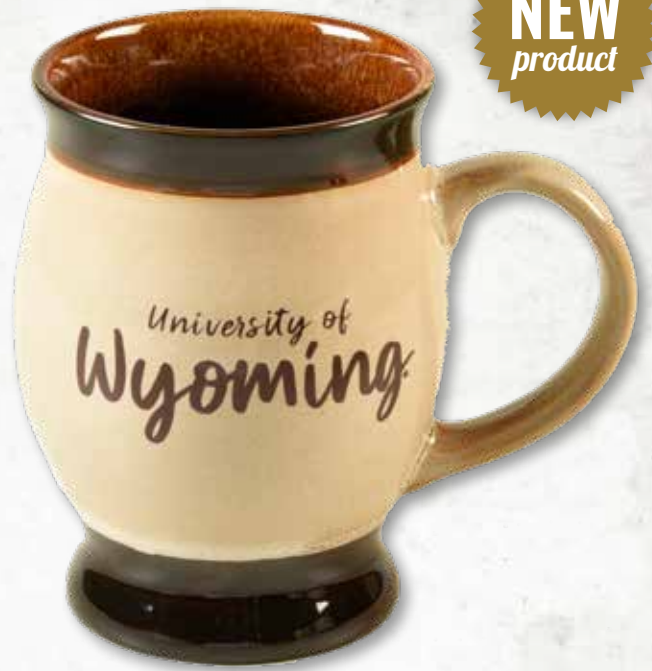

# HONEY MUG

4300 - 16 oz. ceramic Honey mug

**NEW**  
product