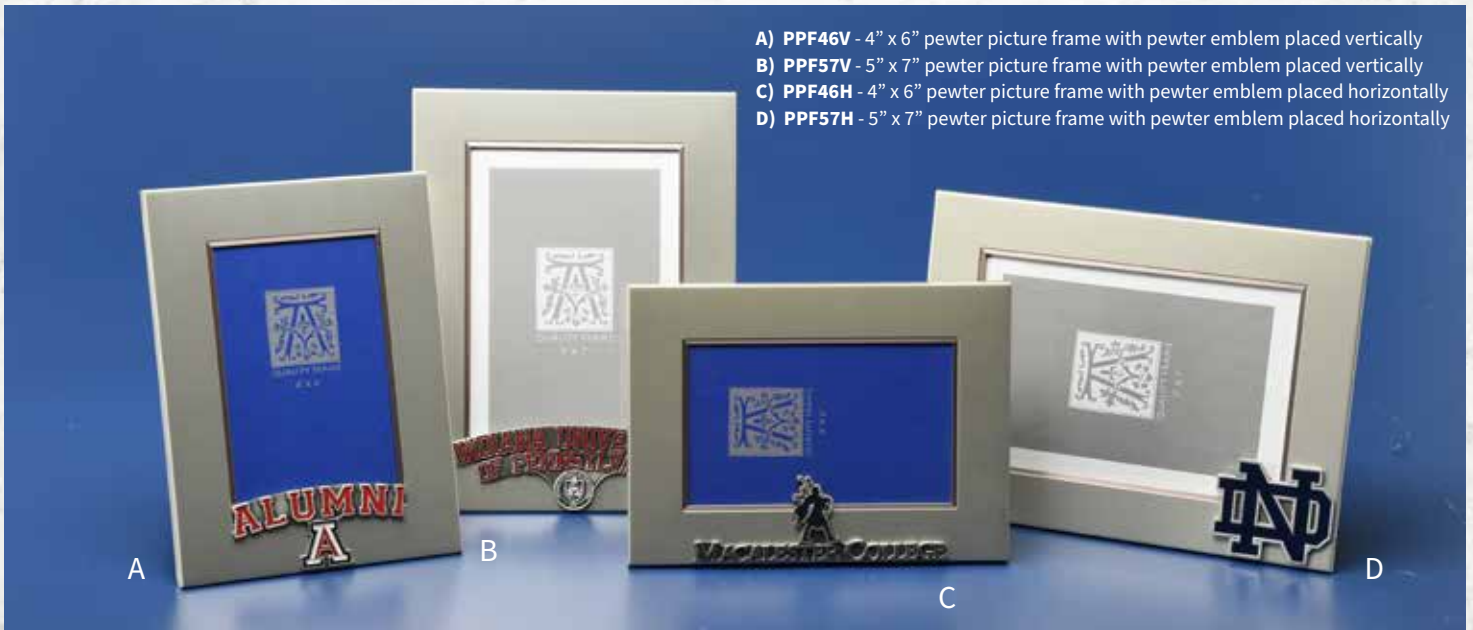

**GPW-R** - 4" round glass paperweight with pewter emblem

**PFLASK** - 6 oz. flask with pewter emblem

- A) **PPF46V** - 4" x 6" pewter picture frame with pewter emblem placed vertically
- B) **PPF57V** - 5" x 7" pewter picture frame with pewter emblem placed vertically
- C) **PPF46H** - 4" x 6" pewter picture frame with pewter emblem placed horizontally
- D) **PPF57H** - 5" x 7" pewter picture frame with pewter emblem placed horizontally